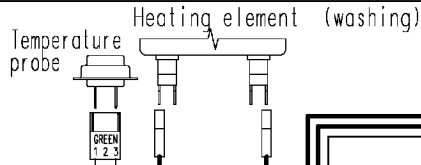

124 873350b