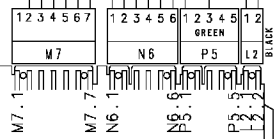

124 870370b

Heating elements (washing)

Motor

Door safety interlock

Adjustable thermostat

124.11442/
124.11662/

124.19230/

124.19240/

124.19250/

Drain pump

124.19134/

37928512/
Pilot lamp

Adjustable thermostat

Pressure switch (Air chamber on tub)

Anti-interference filter

Earth

124.11050/

Junction box

Cold water inlet valve

Half load button

124.13750/

ON-OFF button

124.19660/

Speed regulator