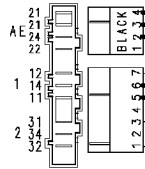

124.19250/

Drain pump

124.19134/

37928512/
Pilot lamp

Adjustable thermostat

Pressure switch (Air chamber on tub)

Anti-interference filter

Earth

124.11050/

Junction box

Cold water inlet valve

Half load button

124.13750/

ON-OFF button

124.19660/

Speed regulator