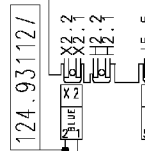

124 870370b

Heating elements (washing)

Motor

Door safety interlock

Adjustable thermostat

124.11442/
124.11662/

124.19230/

124.19240/

124.19250/

Drain pump

124.19134/

37928512/
Pilot lamp

Adjustable thermostat

Pressure switch (Air chamber on tub)

Anti-interference filter

Earth

124.11050/

Junction box

Cold water inlet valve

Half load button

124.13750/

ON-OFF button

124.19660/

Speed regulator