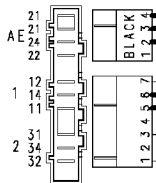

Motor 1 2 3 4 5 6 7 8 9 10

Door safety interlock

Adjustable thermostat

Heating elements (washing)

124.19230/  
124.19240/  
124.19241/

124.19250/

Drain pump

124.93112/

124.19136/

124.11272/

124.11662/

Pressure switch (Air chamber on tub)

Adjustable thermostat

Rinse-hold button

124.14590/

Spin reduction button