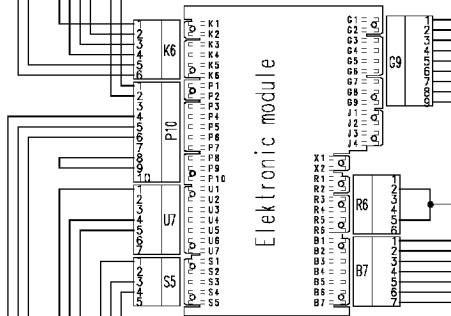

124 872650b

124.90730/

124.90750/

124.86527/

124.90760/

124.90820/

124.93230/

124.90890/

Air chamber on filter

Pressure switch AS

124.93030/

Pressure switch

Air chamber on tub

124.14990/

Anti-interference filter

124.90770/

Earth

124.11050/

124.13400/

124.93151/

Cold water inlet valve

Motor earth Heating element earth

Adjustable thermostat

Rinse-hold button

Short cycle button

Spin reduction button

ON/OFF button

37928551/
37928553/

Tub earth

124.13420/