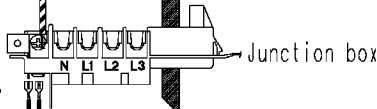

Earth

124.11050/

124.13400/

124.93151/

Cold water inlet valve

Motor earth Heating element earth

Adjustable thermostat

Rinse-hold button