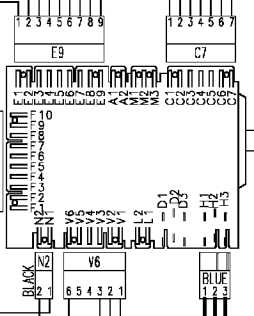

Earth

124.11050/

124.13400/

124.93151/

Cold water inlet valve

Motor earth Heating element earth

Adjustable thermostat

Rinse-hold button

Short cycle button

Spin reduction button

ON/OFF button

37928551/
37928553/

Tub earth

124.13420/