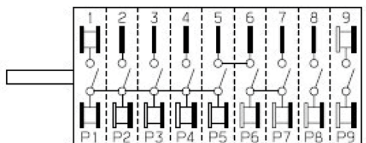

ANC ROTARY SWITCH: A12616701

SWITCHING DIAGRAM

POSITIONS	P1 P2 P3 P4 P5 P6 P7 P8 P9									FUNCTIONS		
	0	1	2	3	4	5	6	7	8		9	
0											0° ∠	
1	X					X	X	X			45.00° ∠	☀
2	X	X	X			X	X	X			90.00° ∠	⌚
3	X	X		X		X	X	X			135.00° ∠	ECO
4	X	X				X	X	X			180.00° ∠	*
5	X				X	X	X	X			225.00° ∠	🔥
6	X			X	X	X	X	X			270.00° ∠	🔥
7	X	X		X	X	X	X	X			315.00° ∠	🔥