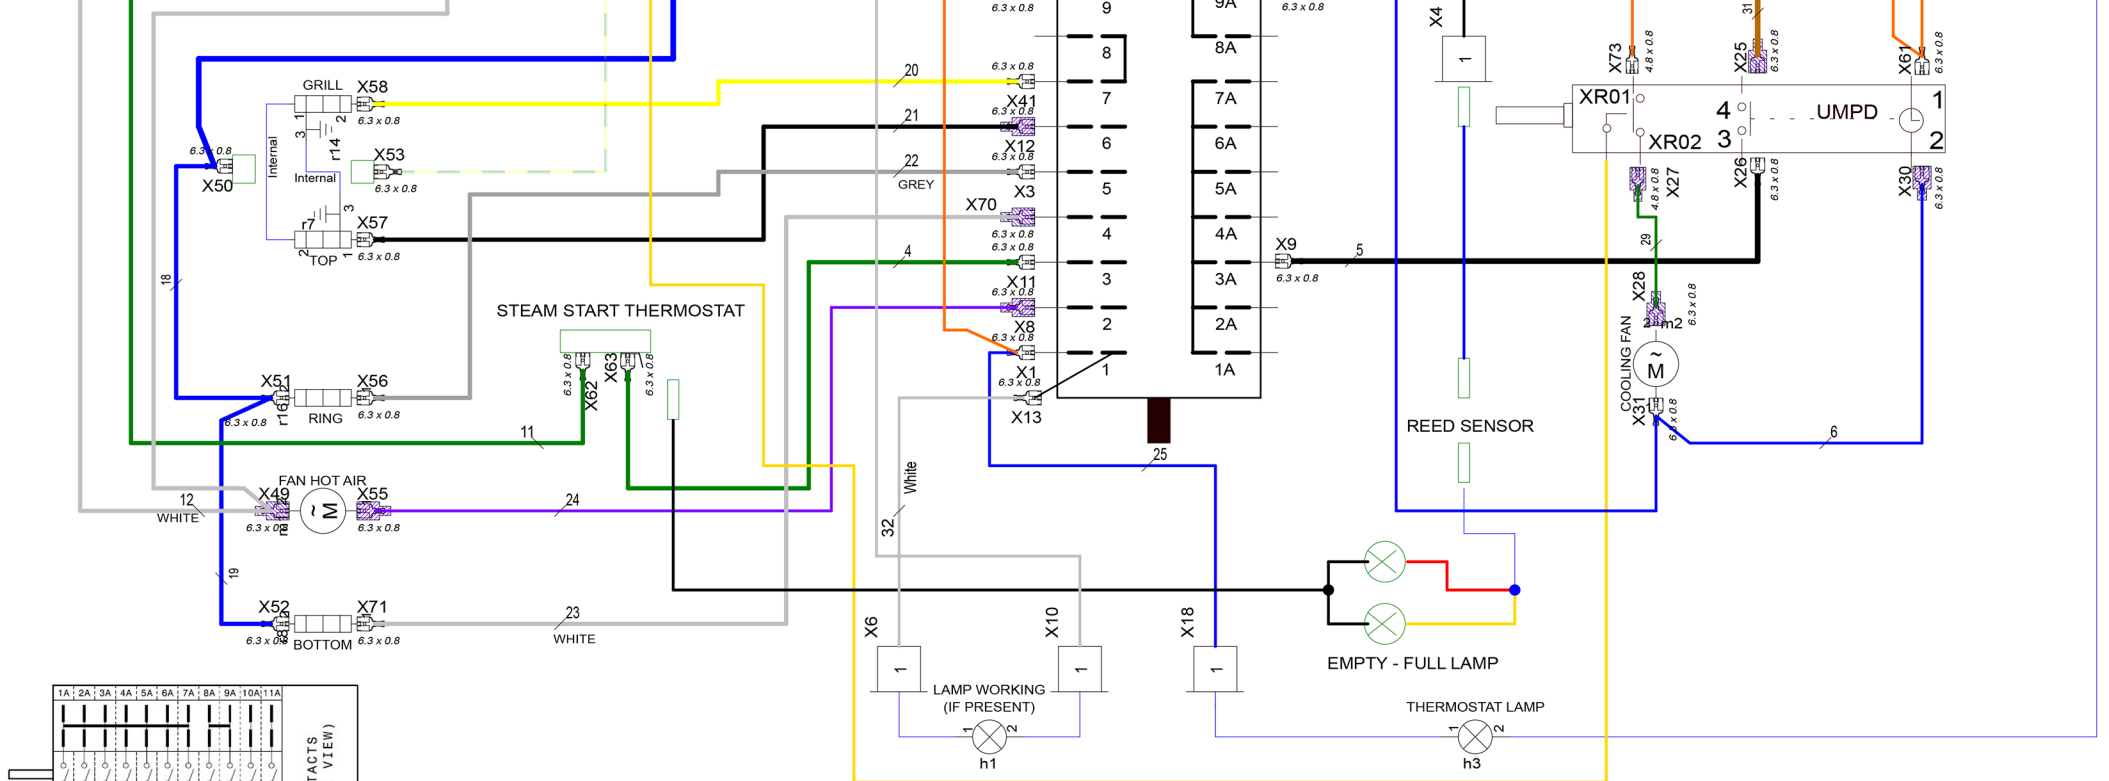

STEAM GENERATOR

POSITIONS	1A	2A	3A	4A	5A	6A	7A	8A	9A	10A	11A	
1	X								X	X	X	35.00°
2	X	X	X		X				X	X	X	72.00°
3	X	X			X		X		X	X	X	108.00°
4	X	X		X			X	X	X	X	X	144.00°
5	X	X	X				X	X	X	X	X	180.00°
6	X	X		X			X	X	X	X	X	216.00°
7	X	X		X	X		X	X	X	X	X	252.00°
8	X	X	X		X		X	X	X	X	X	288.00°
9	X		X	X			X	X	X	X	X	324.00°
10												

CONTACTS (REAR VIEW)

COOKING FUNCTIONS