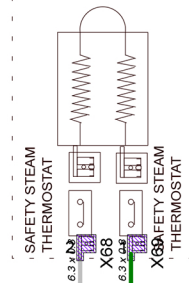

STEAM GENERATOR

POSITIONS	1A	2A	3A	4A	5A	6A	7A	8A	9A	10A	11A	
1	X								X	X	X	35.00°
2	X	X	X		X				X	X	X	72.00°
3	X	X			X		X		X	X	X	108.00°
4	X	X		X			X	X	X	X	X	144.00°
5	X	X	X				X	X	X	X	X	180.00°
6	X	X		X			X	X	X	X	X	216.00°
7	X	X		X	X		X	X	X	X	X	252.00°
8	X	X	X		X		X	X	X	X	X	288.00°
9	X		X	X			X	X	X	X	X	324.00°
10												

CONTACTS (REAR VIEW)

COOKING FUNCTIONS