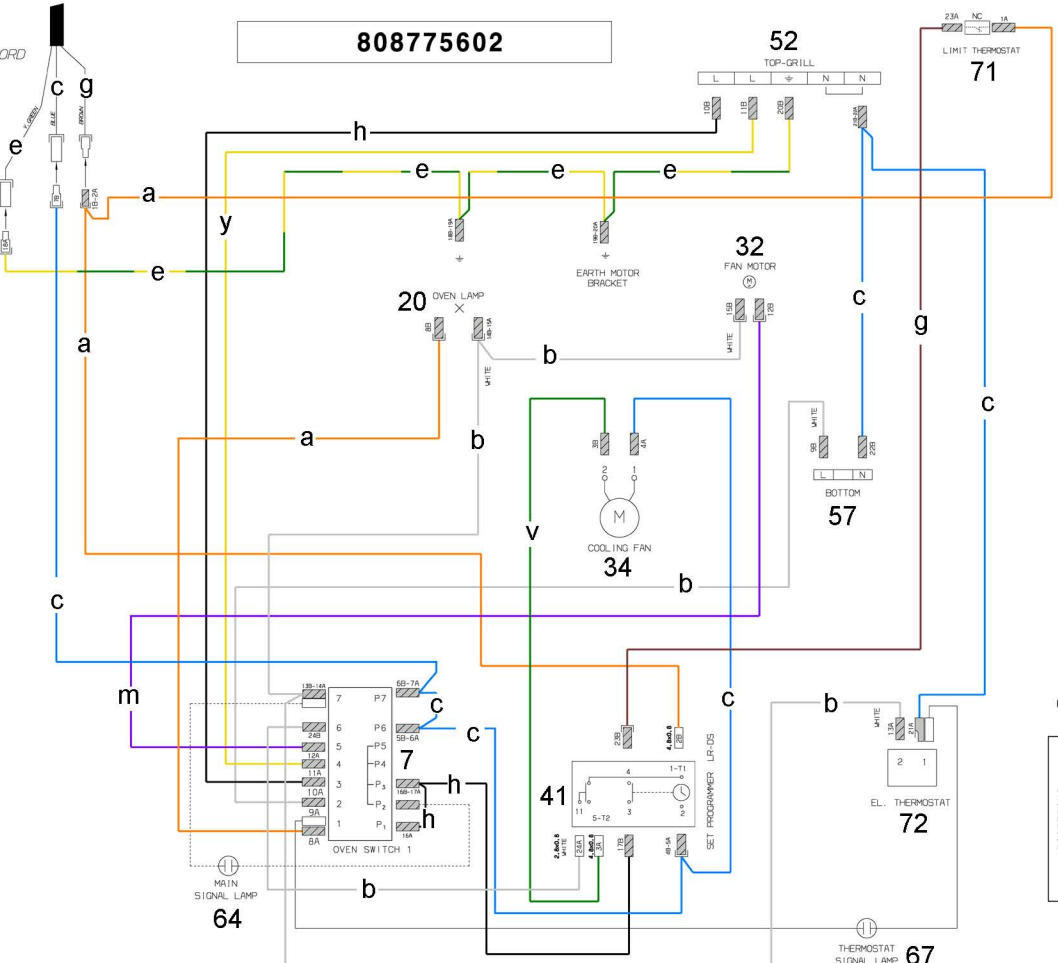

SUPPLY POWER CORD

74

EARTH OVEN

808775602

52

TOP-GRILL

71

LIMIT THERMOSTAT

OVEN SWITCH
807179501

SWITCHING
DIAGRAM