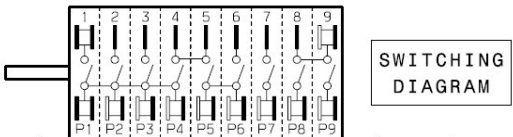

ANC ROTARY SWITCH: A12251501
 LIST OF CRIMP CONTACTS: 330176600

POSITIONS	0	1	2	3	4	5	6	7	8	9	FUNCTIONS
0											0°
1	X	X			X	X	X	X			60.00°
2	X			X		X	X	X	X		120.00°
3	X	X	X		X	X	X	X			180.00°
4	X	X	X		X	X	X	X			240.00°
5	X	X	X	X		X	X	X			300.00°
-											ECO
-											
-											
-											