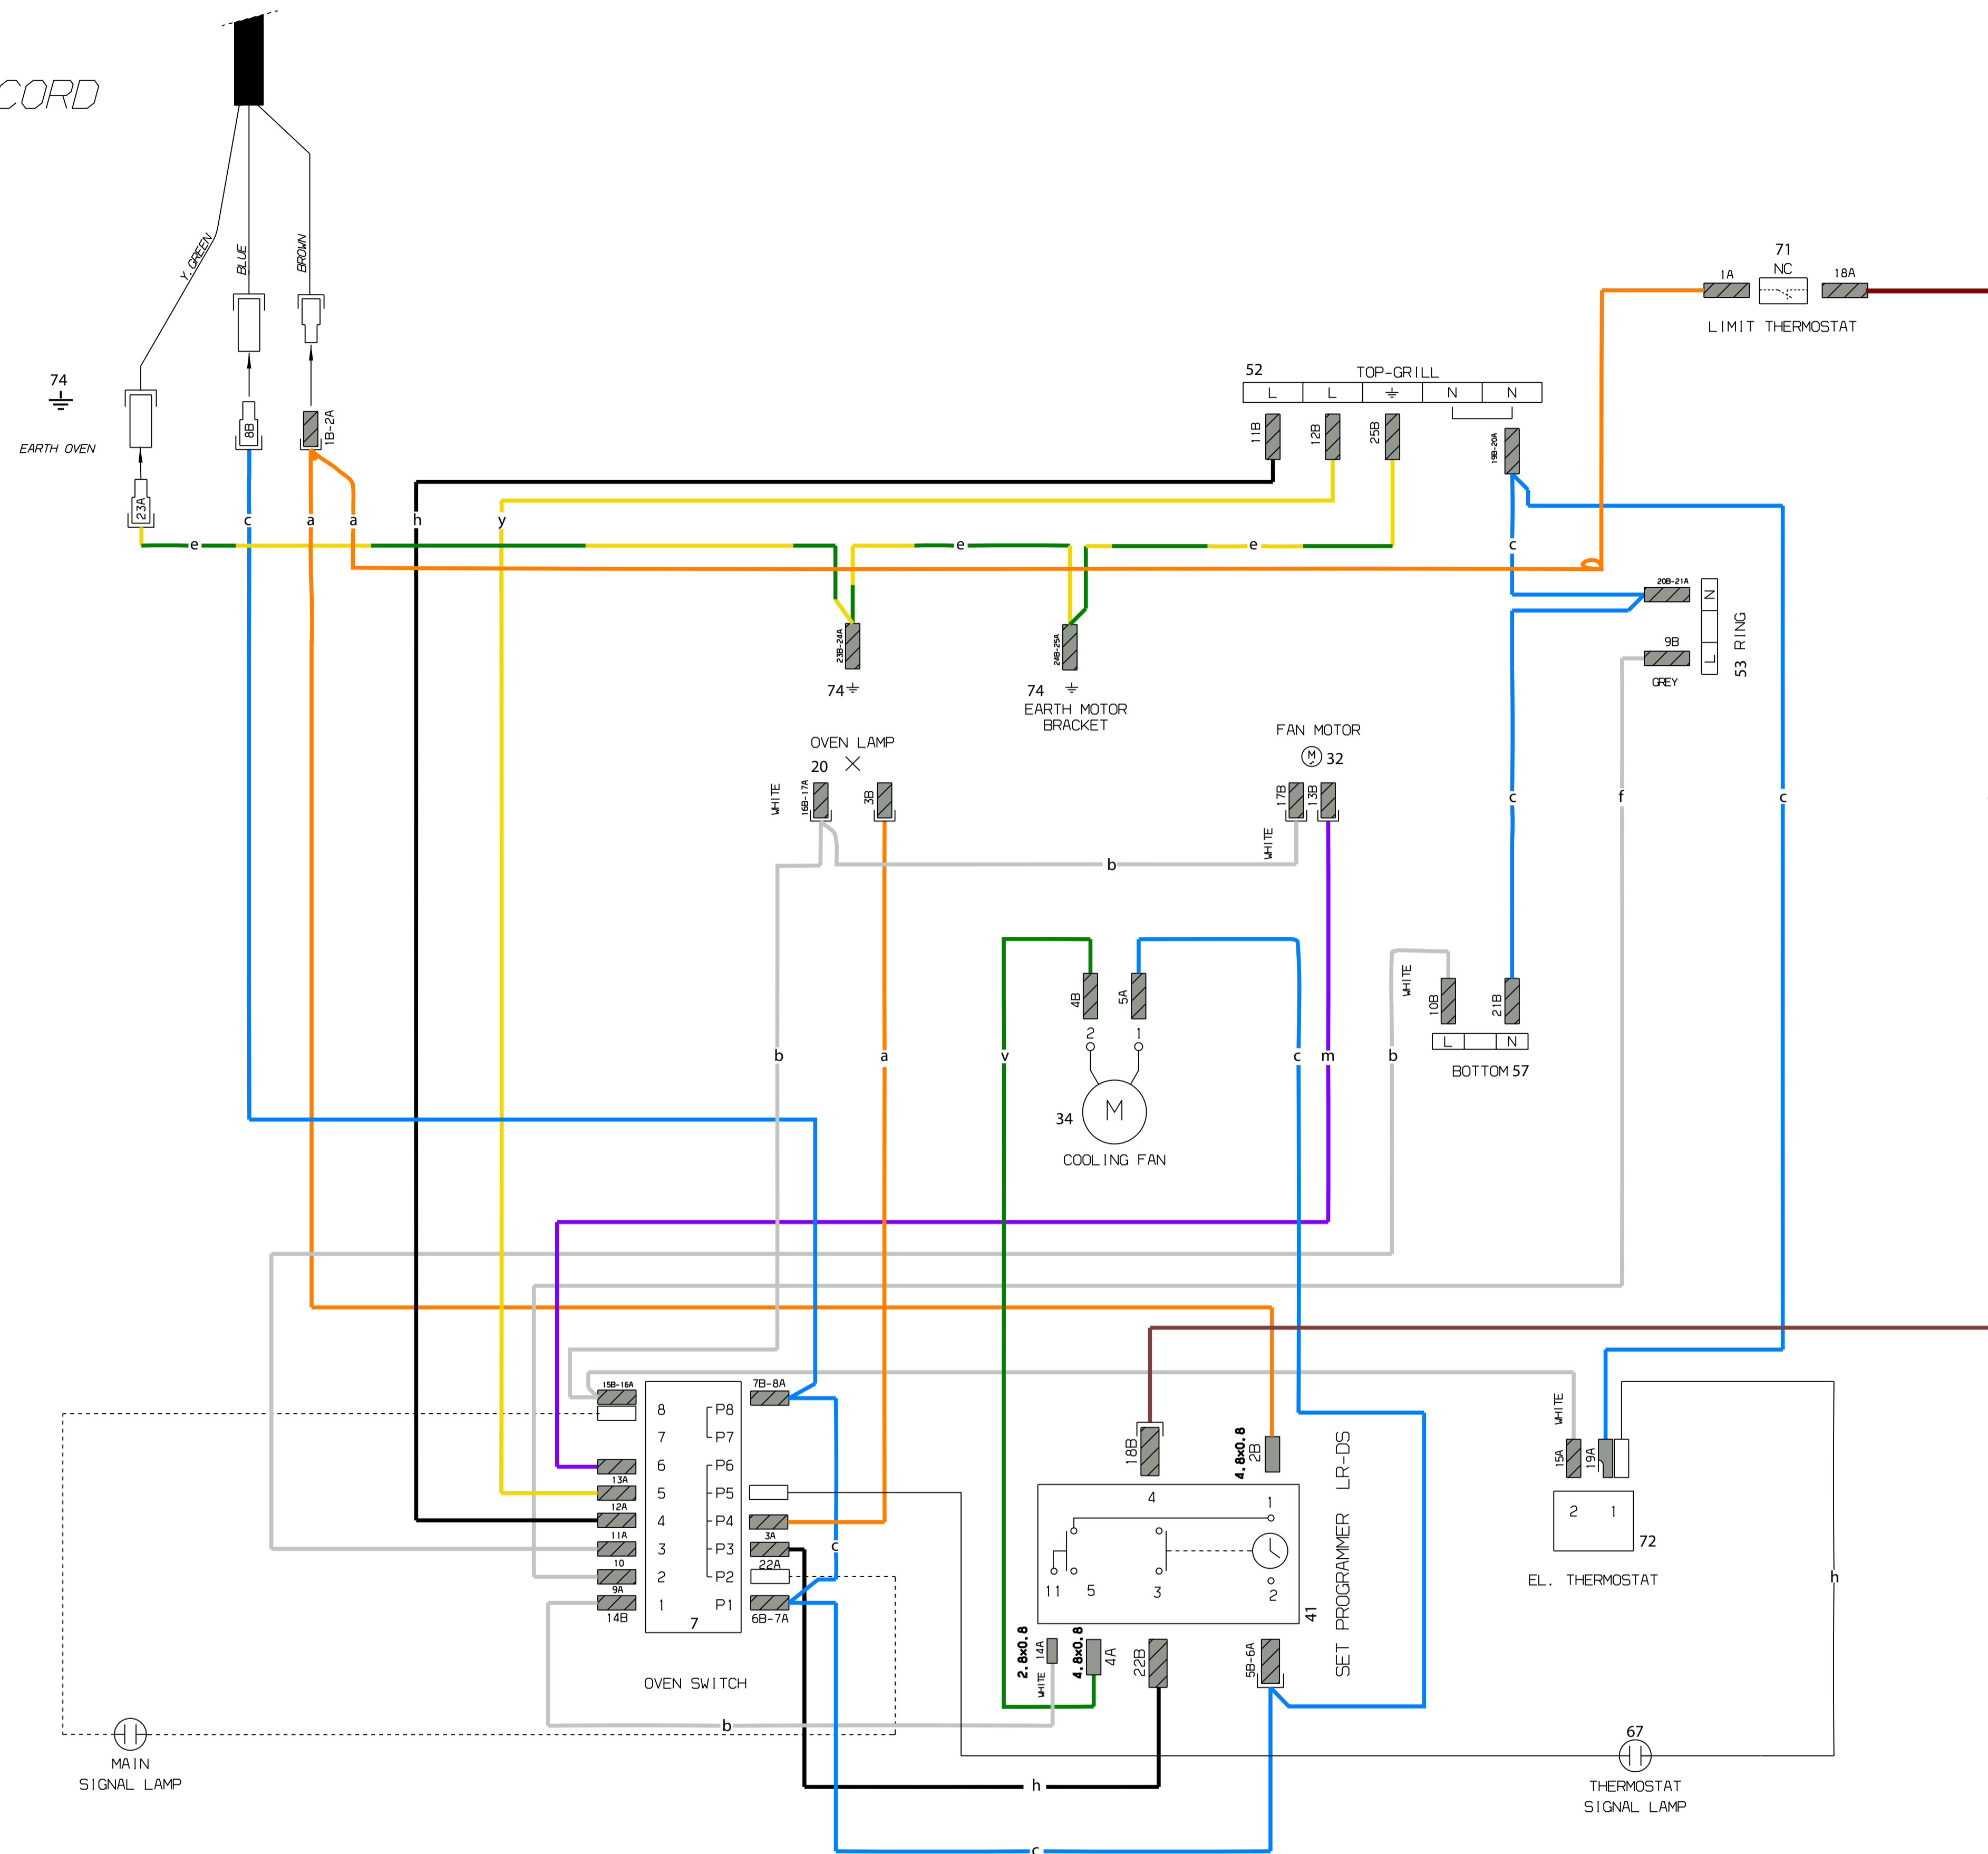

SUPPLY POWER CORD

OVEN SWITCH  
807180601

FRONT PANEL - REAR VIEW

A09010601