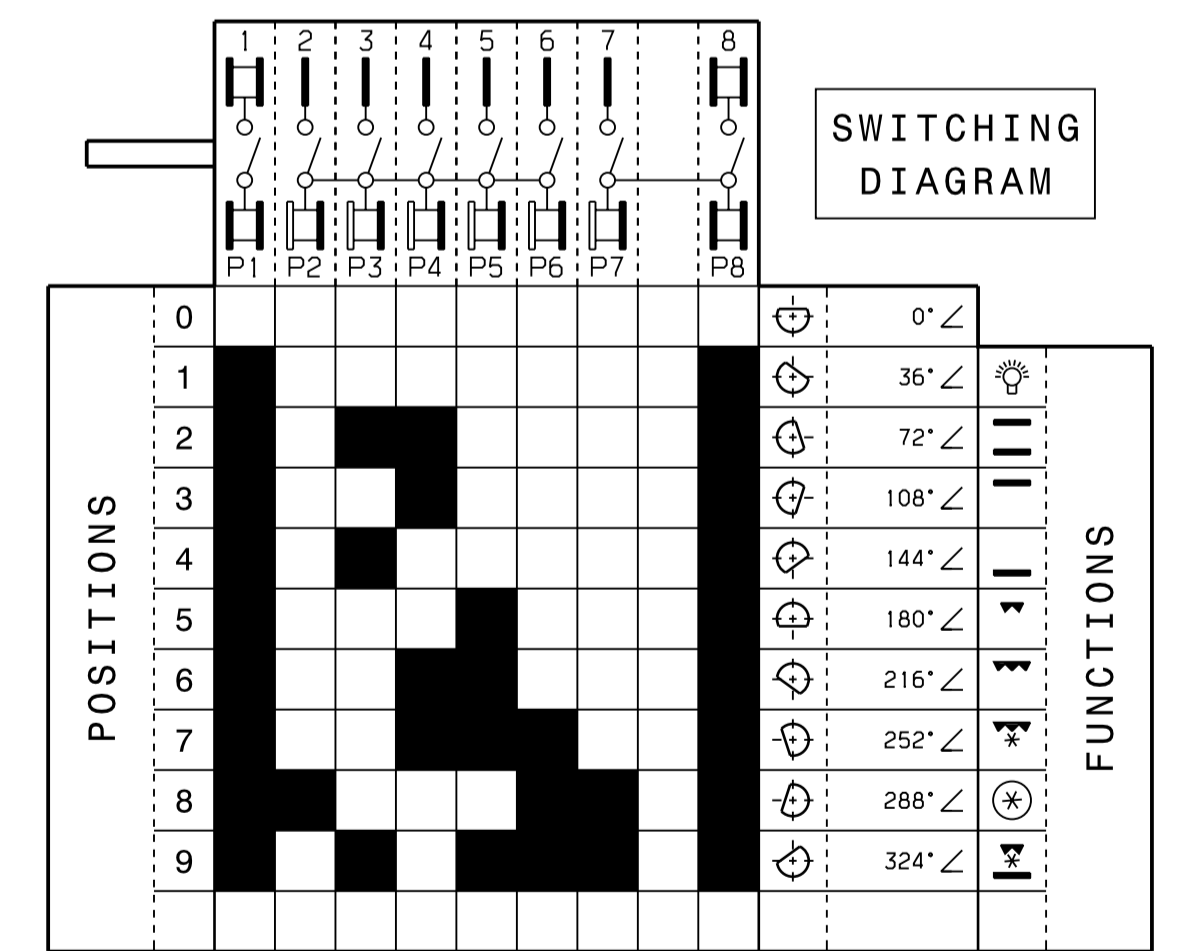

SUPPLY POWER CORD

OVEN SWITCH  
807180601

FRONT PANEL - REAR VIEW

A09010601