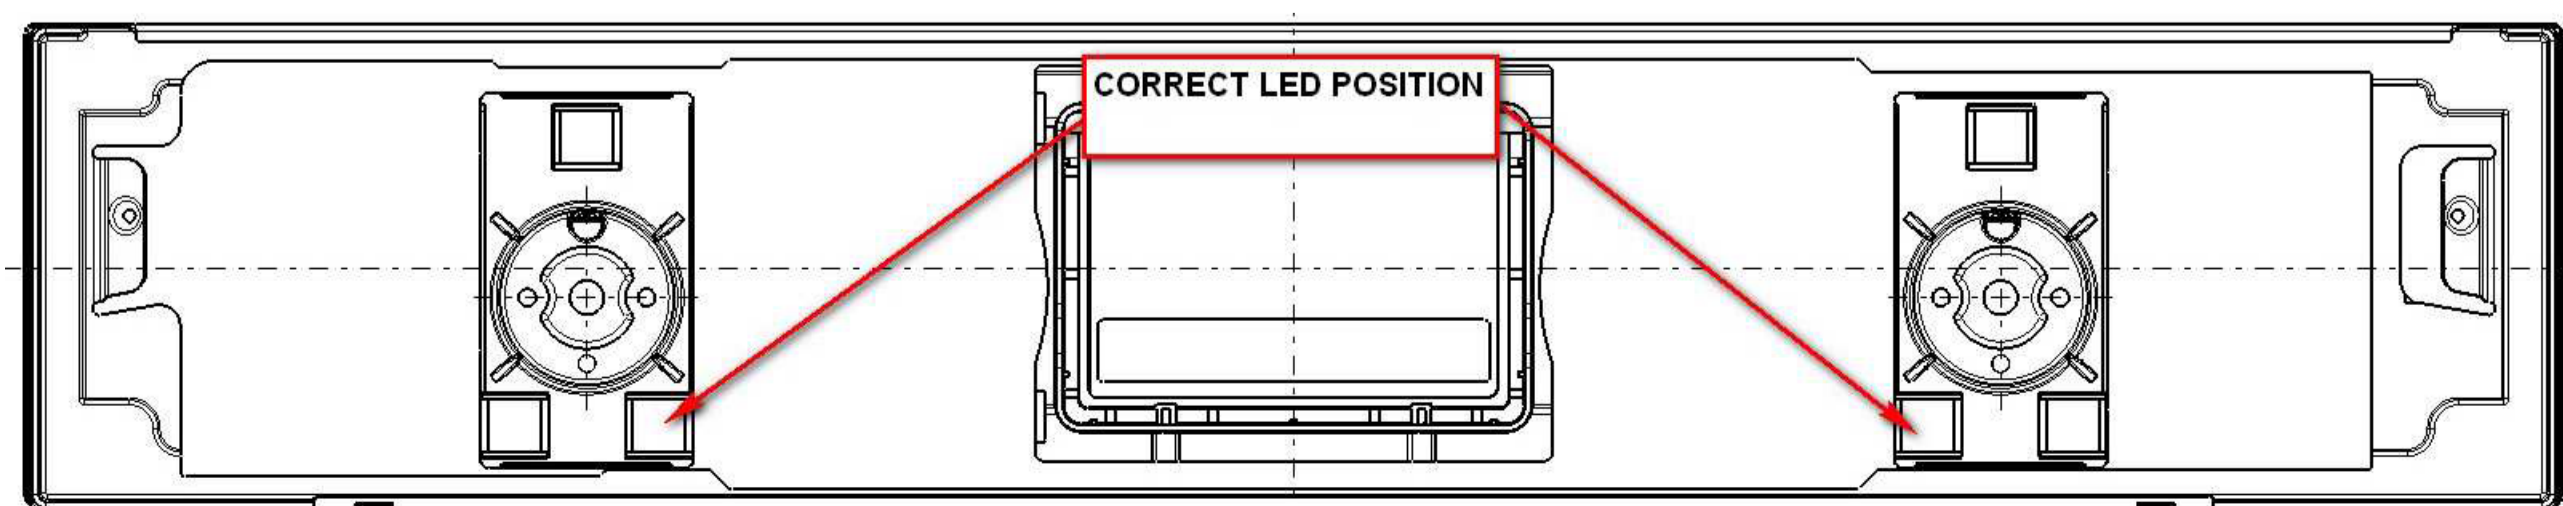

SUPPLY POWER CORD

OVEN SWITCH  
807180601

FRONT PANEL - REAR VIEW

A09010601