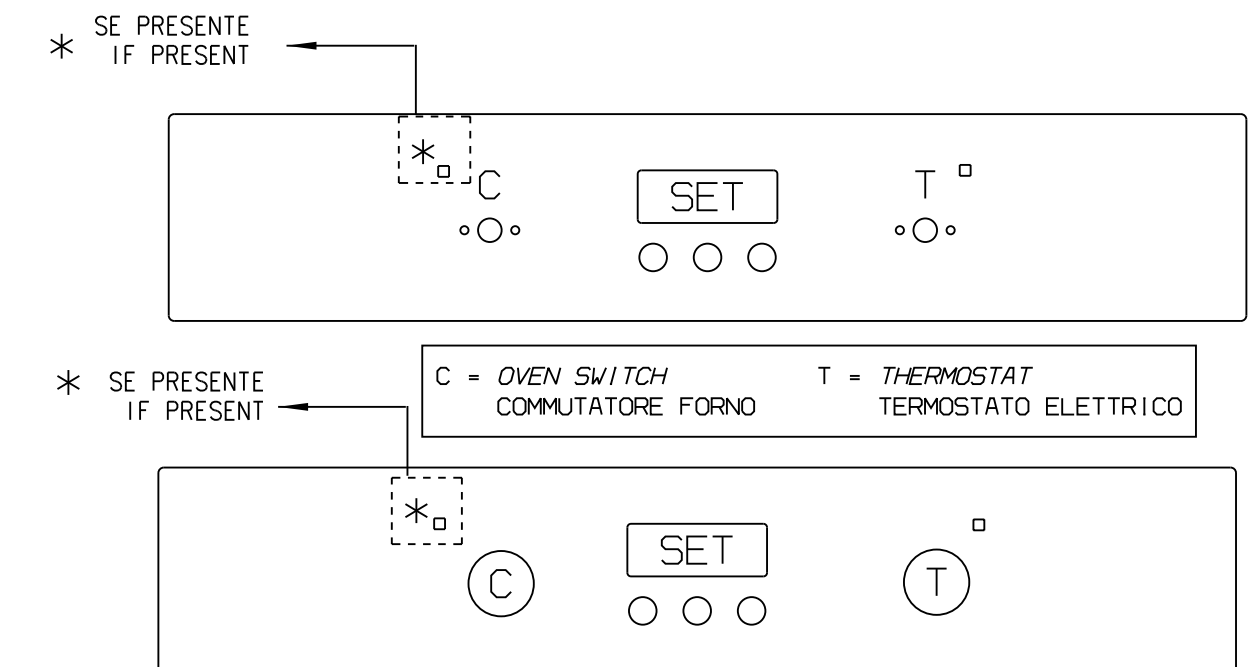

SUPPLY BOX
MORSETTIERA 29

OVEN SWITCH (a7)
807179505

ALARM SIGNAL LAMP

67
THERMOSTAT
SIGNAL LAMP
SPIA THERMOSTATO

A02547402