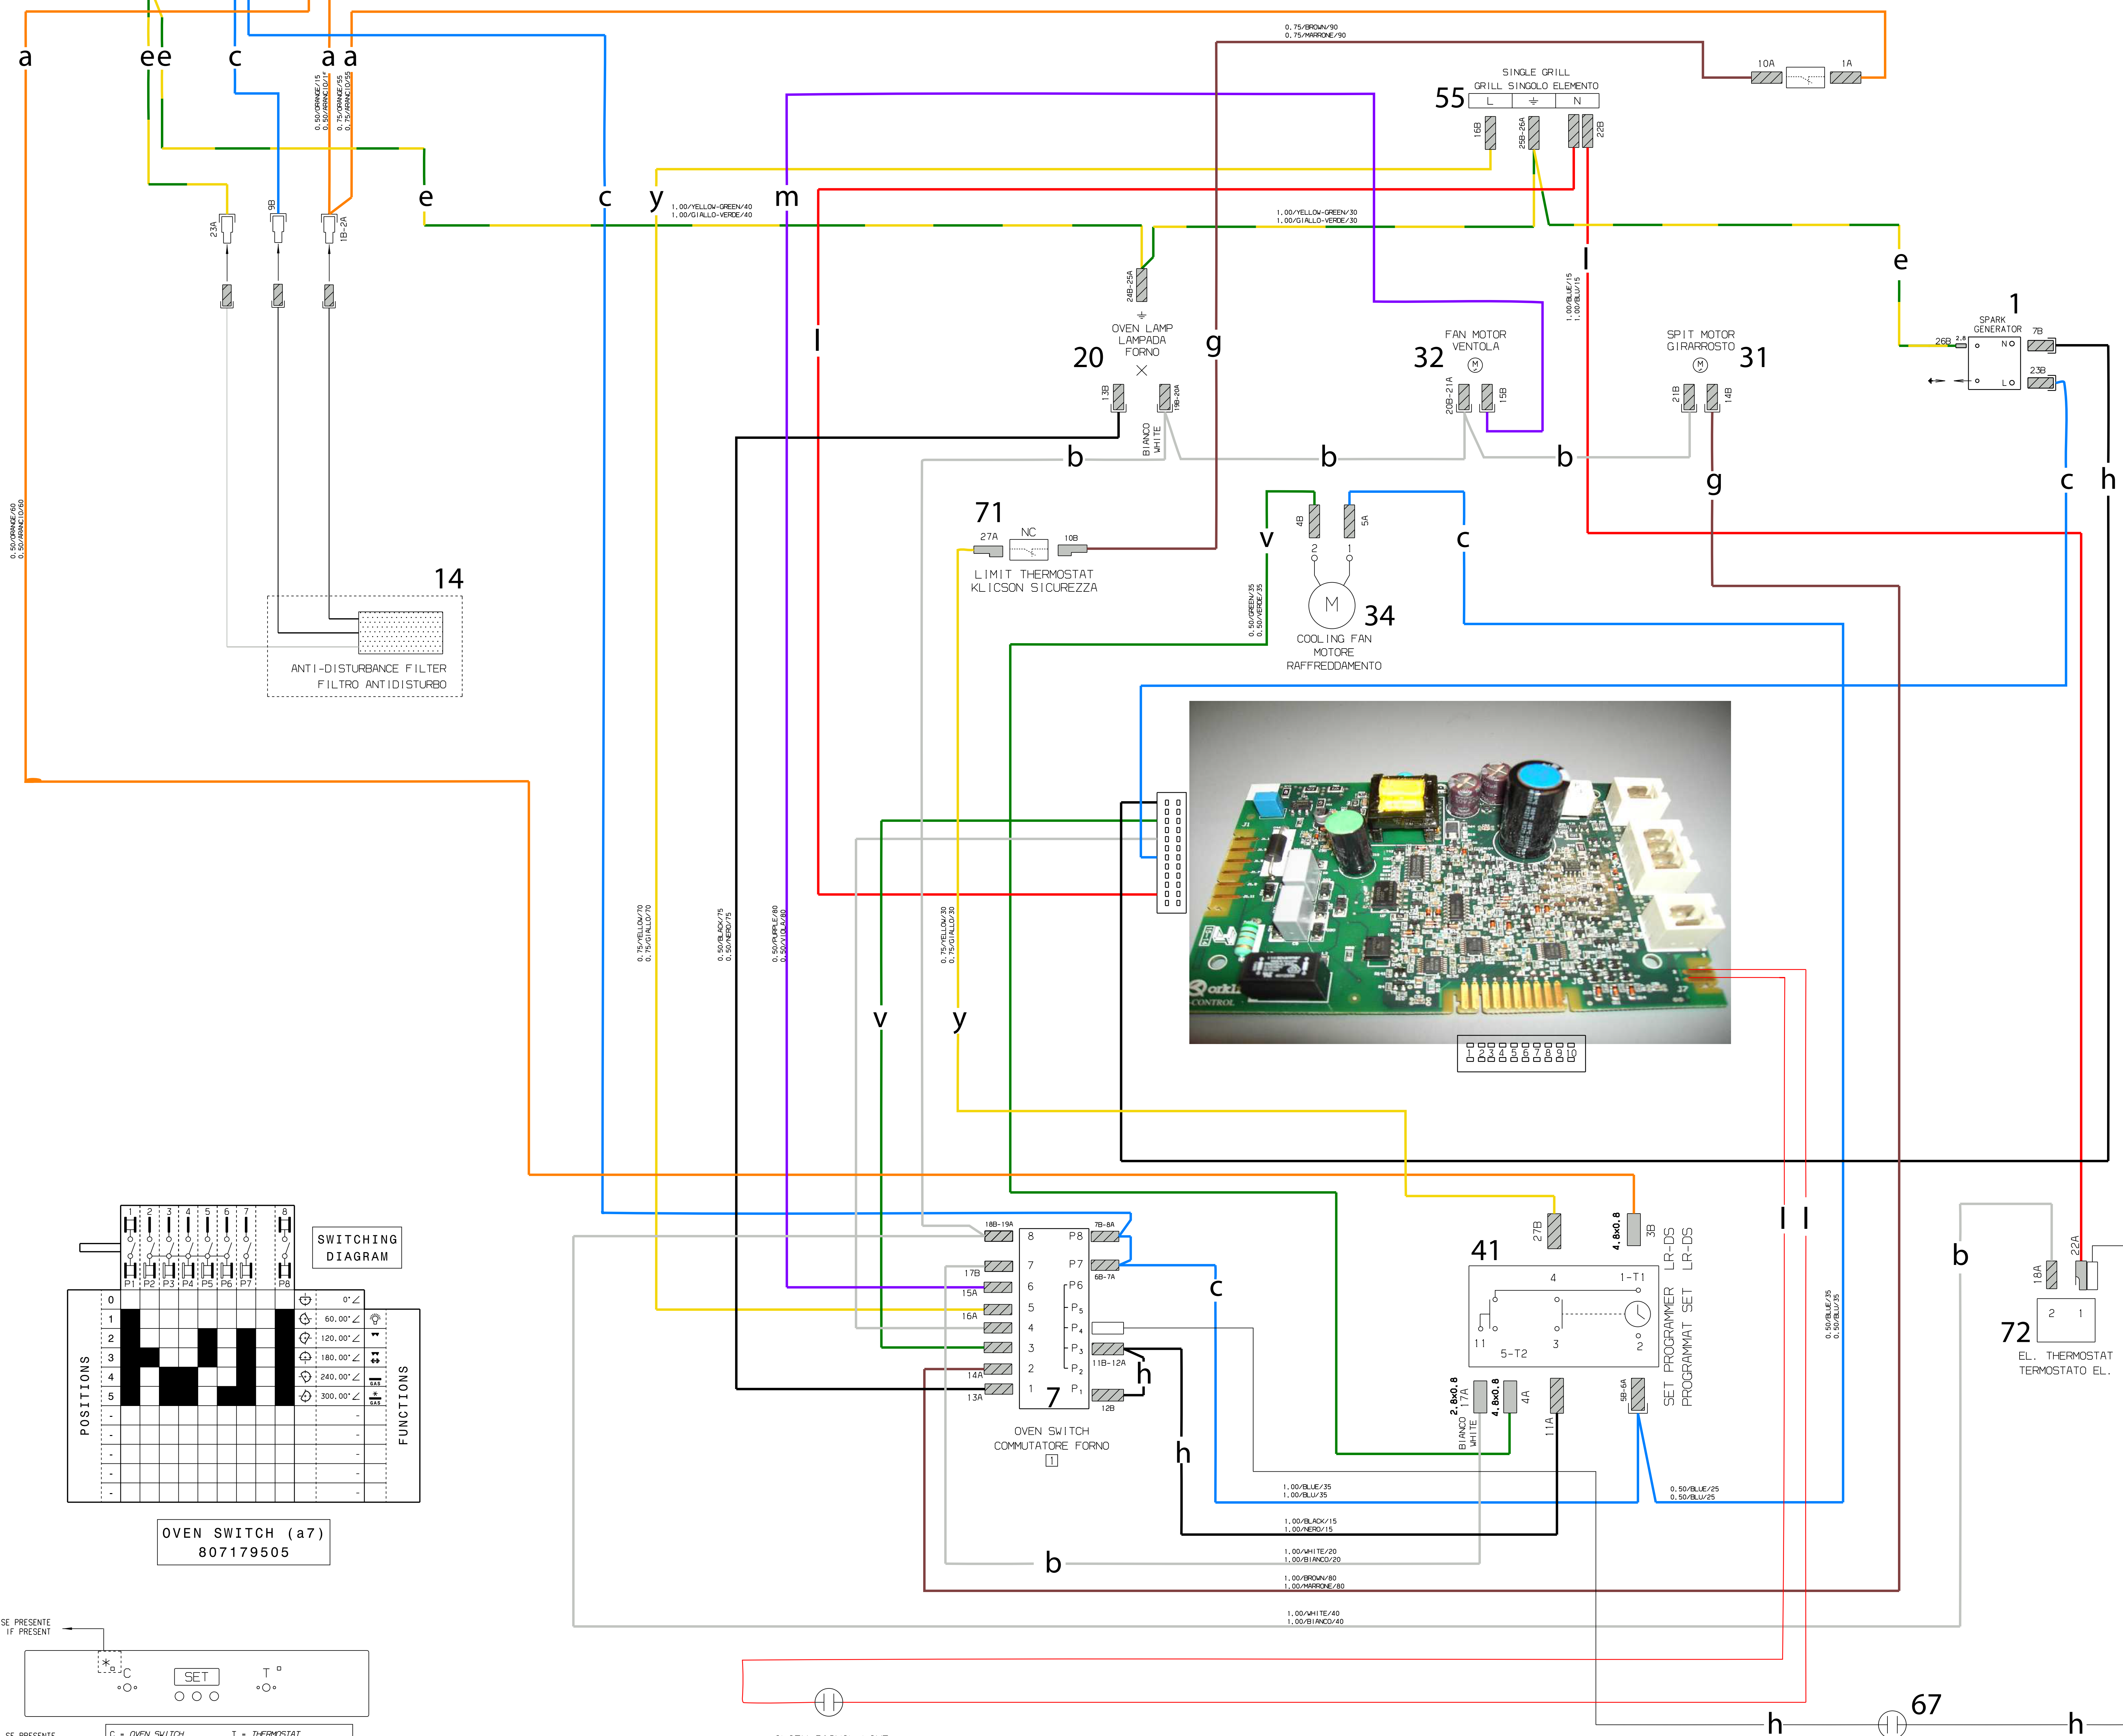

SUPPLY BOX
MORSETTIERA 29

OVEN SWITCH (a7)
807179505

ALARM SIGNAL LAMP

67
THERMOSTAT
SIGNAL LAMP
SPIA THERMOSTATO

A02547402