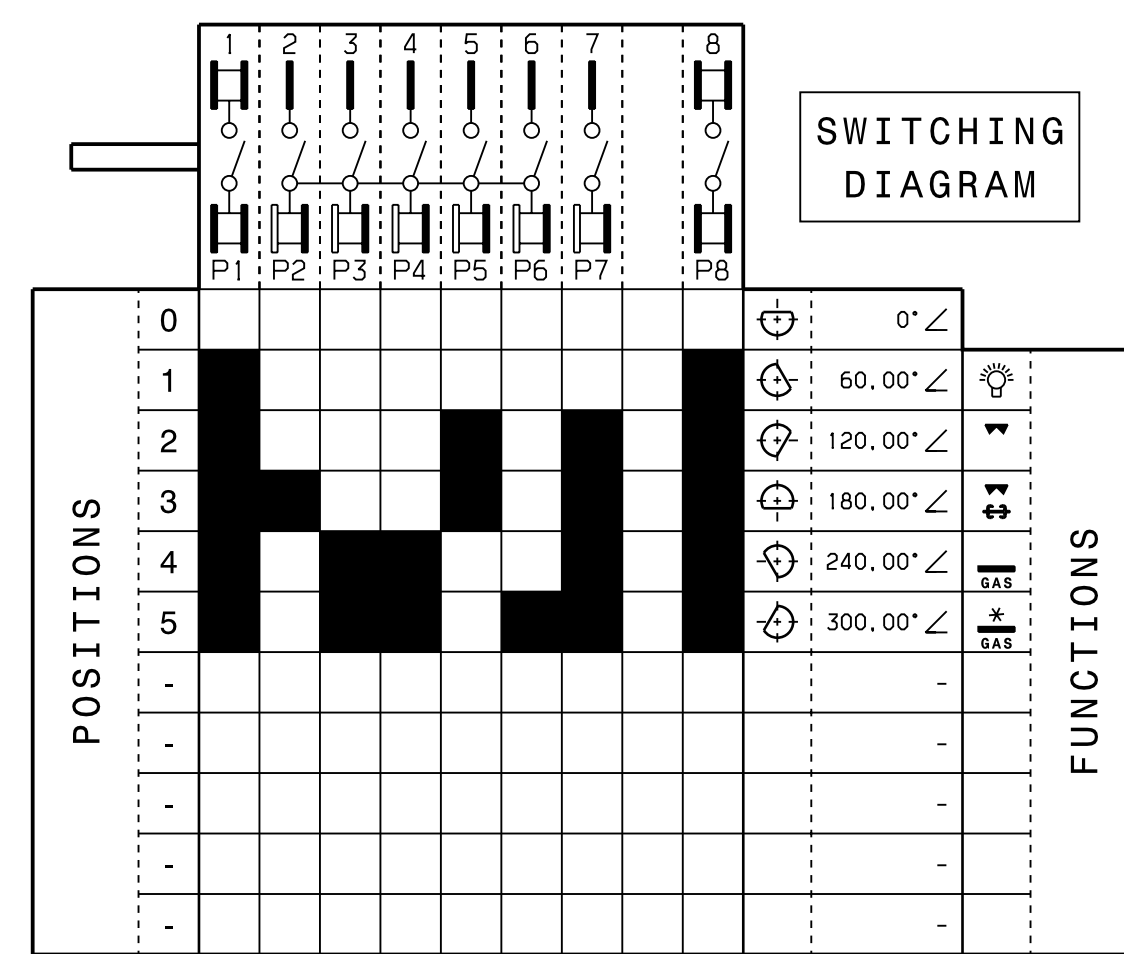

SUPPLY BOX
MORSETTIERA 29

OVEN SWITCH (a7)
807179505

ALARM SIGNAL LAMP

67
THERMOSTAT
SIGNAL LAMP
SPIA THERMOSTATO

A02547402