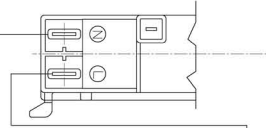

29

POWER SUPPLY 90cm

1

SPARK GENERATOR 90cm

Blue

Brown

C

g

42

SWITCHES FOR 90cm

UI BOARD 90cm

98