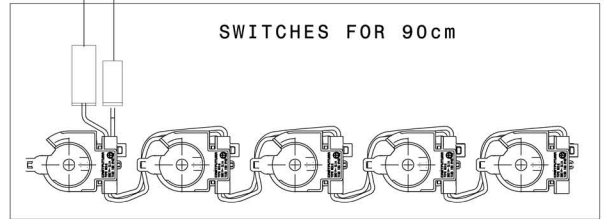

29

POWER SUPPLY 90cm

1

SPARK GENERATOR 90cm

Blue

Brown

C

g

42

SWITCHES FOR 90cm

UI BOARD 90cm

98