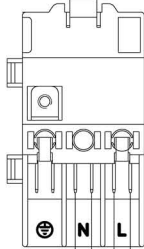

29

POWER SUPPLY 90cm

1

SPARK GENERATOR 90cm

Blue

Brown

C

g

42

SWITCHES FOR 90cm

UI BOARD 90cm

98