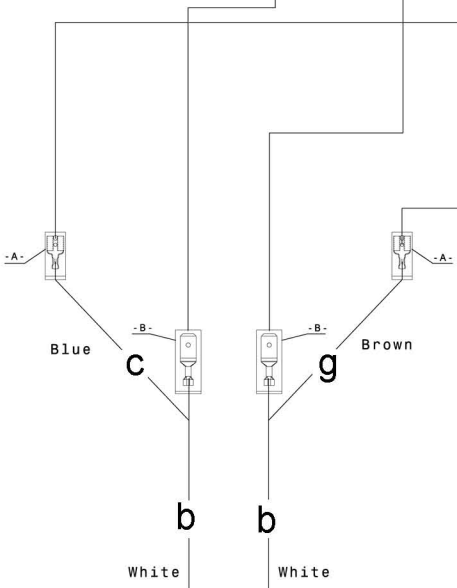

74

POWER SUPPLY 60 OR 75cm

1

SPARK GENERATOR 60 OR 75cm

42

SWITCHES FOR 60 OR 75cm

UI BOARD 60 OR 75cm

98