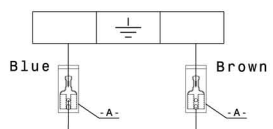

74

POWER SUPPLY 60 OR 75cm

1

SPARK GENERATOR 60 OR 75cm

42

SWITCHES FOR 60 OR 75cm

UI BOARD 60 OR 75cm

98