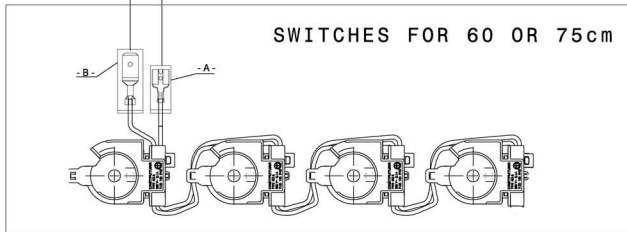

74

POWER SUPPLY 60 OR 75cm

1

SPARK GENERATOR 60 OR 75cm

42

SWITCHES FOR 60 OR 75cm

UI BOARD 60 OR 75cm

98