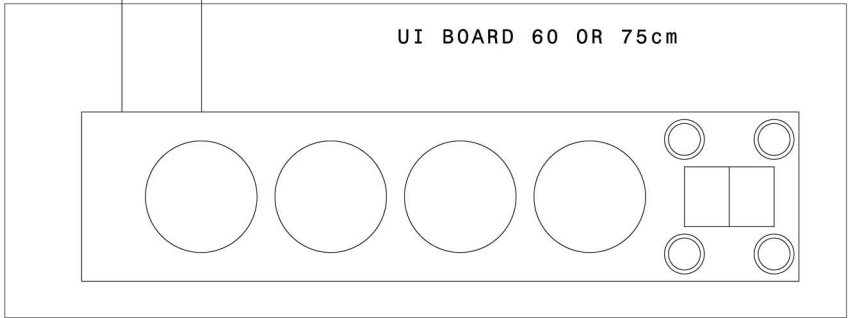

74

POWER SUPPLY 60 OR 75cm

1

SPARK GENERATOR 60 OR 75cm

42

SWITCHES FOR 60 OR 75cm

UI BOARD 60 OR 75cm

98