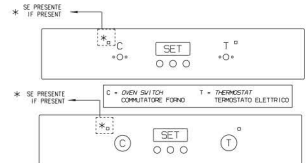

OVEN SWITCH (a7)
807179505

64 ALARM SIGNAL LAMP

67 THERMOSTAT SIGNAL LAMP
SPIA TERMOSTATO