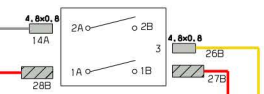

SET PROGRAMMER LR
PROGRAMMI. SET LR

67

THERMOSTAT
SIGNAL LAMP
SPIA TERMOSTATO

72

EL. THERMOSTAT
TERMOSTATO EL.

42