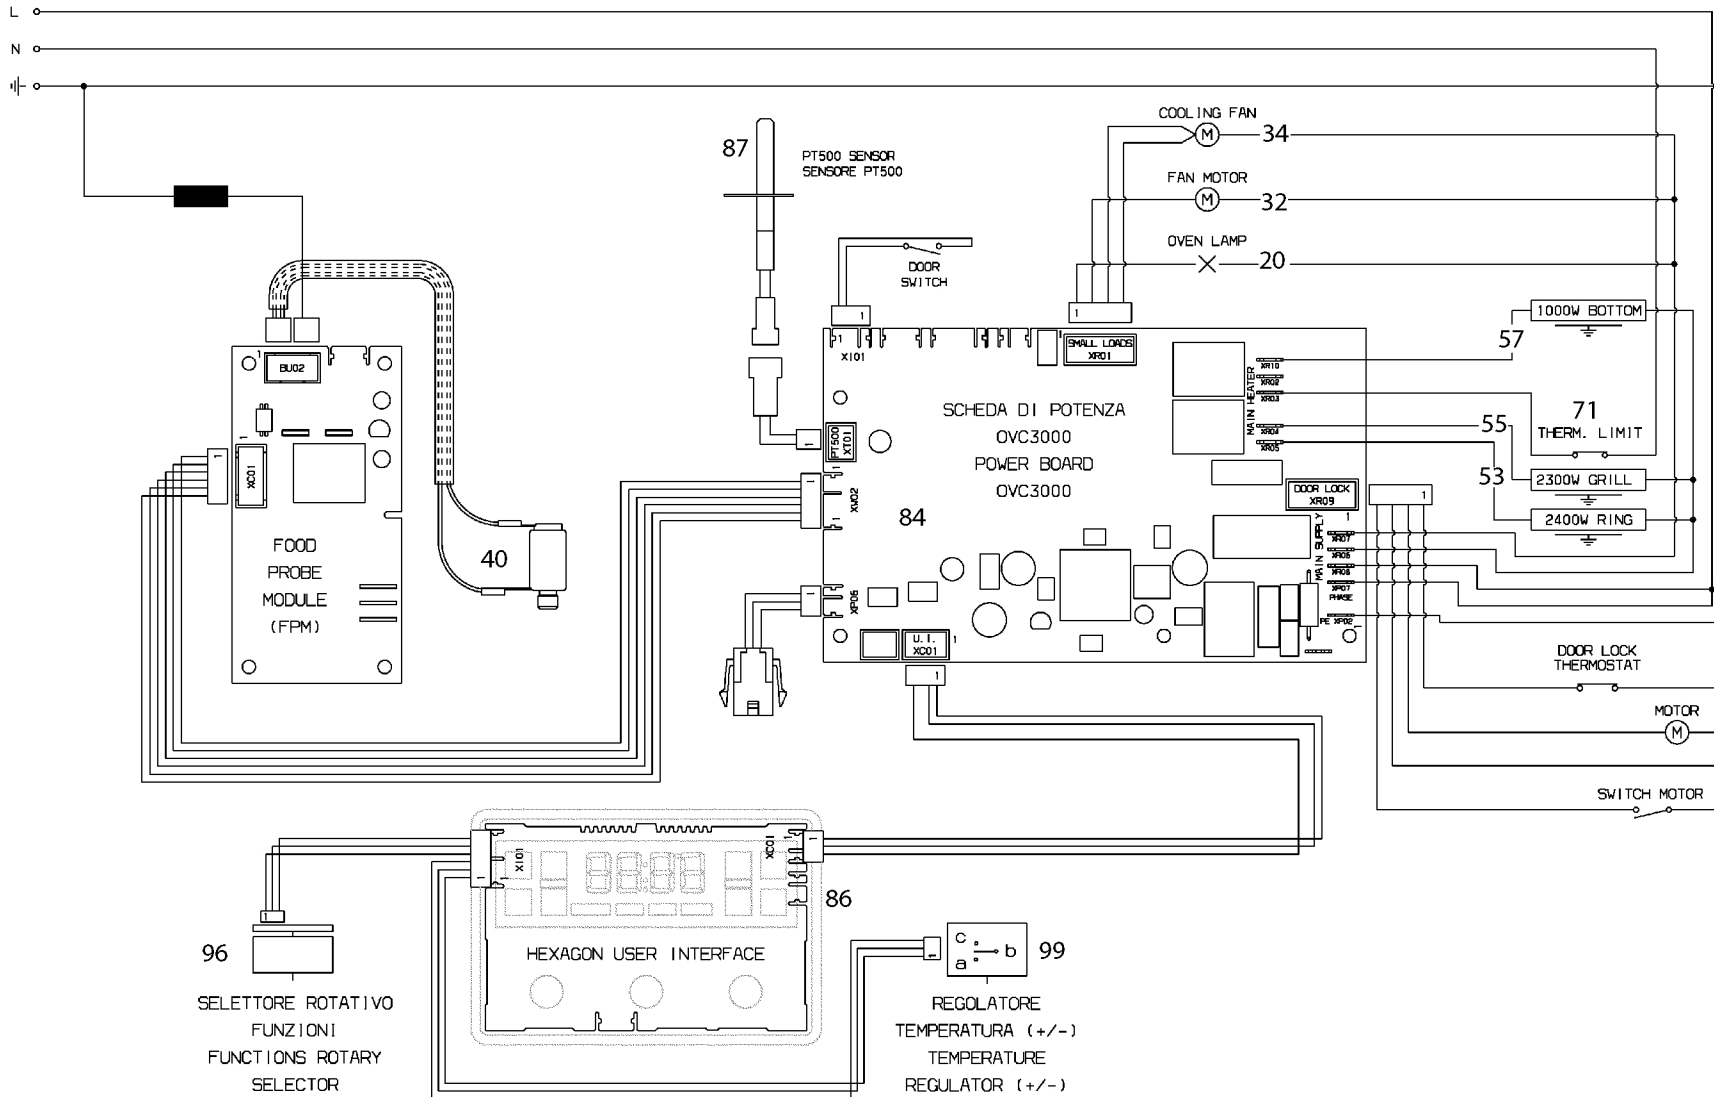

8074823.01

GENERAL NOTE
THE GRILL FOR PYRO ITALY IS
1900W