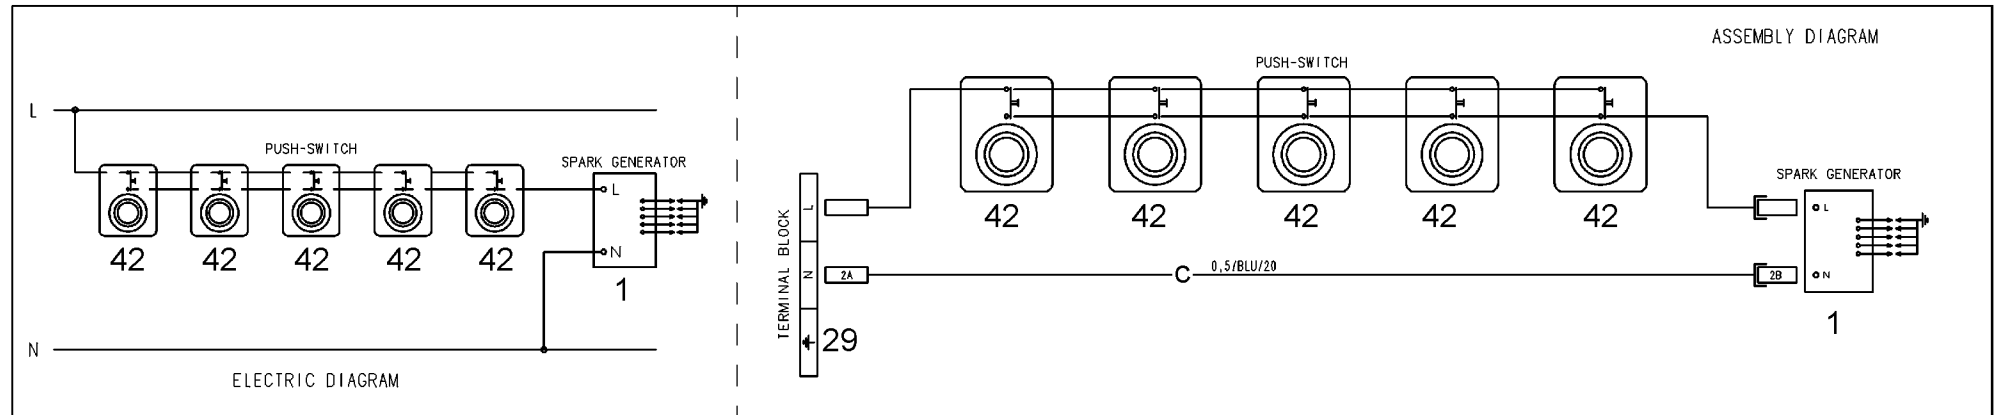

HOB 70cm, 5 GAS TAPS, INTEGRATED ELECTRICAL IGNITION

HOB 90cm, 6 GAS TAPS, INTEGRATED ELECTRICAL IGNITION