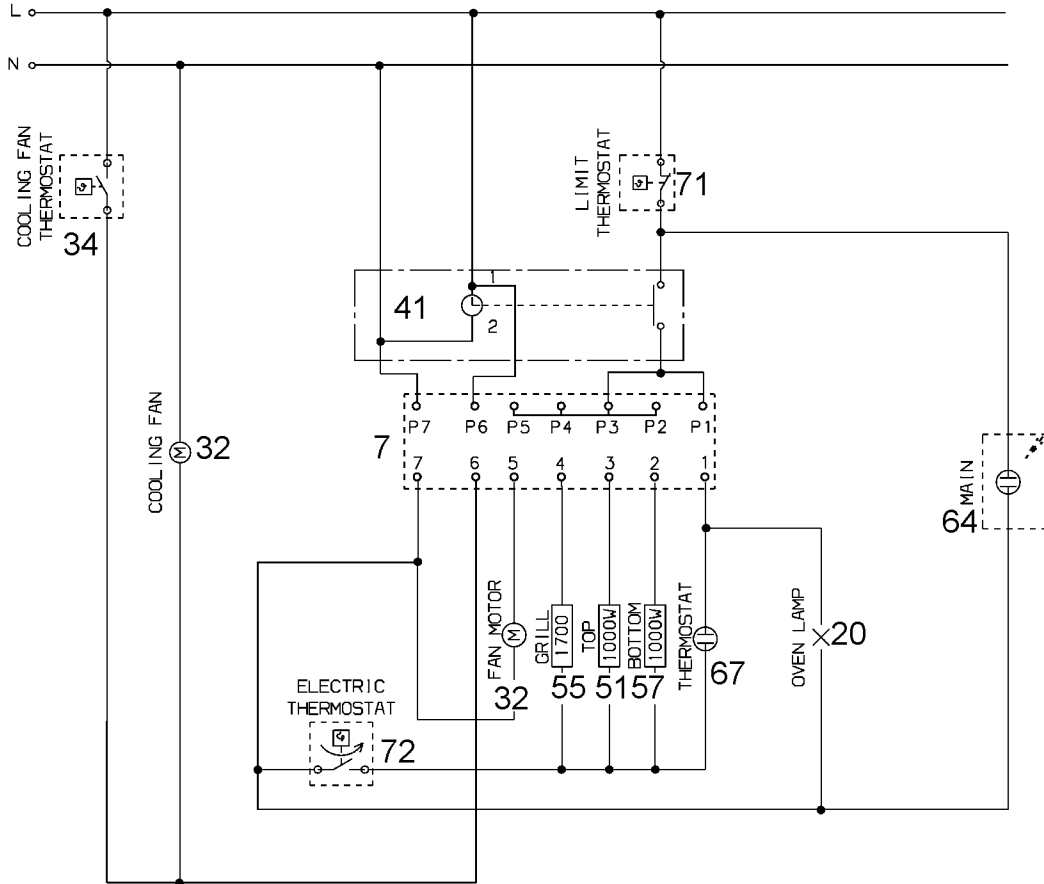

# 3396658.05

ELECTRIC DIAGRAM  
DIAGRAMMA ELETTRICO

3570802.01

OVEN SWITCH 1