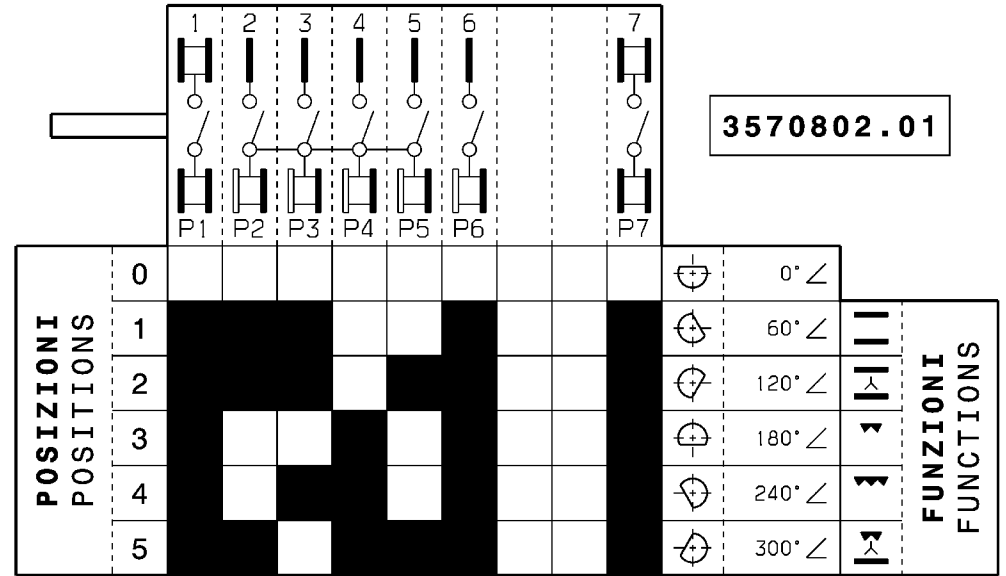

# 3396658.05

ELECTRIC DIAGRAM  
DIAGRAMMA ELETTRICO

3570802.01

OVEN SWITCH 1