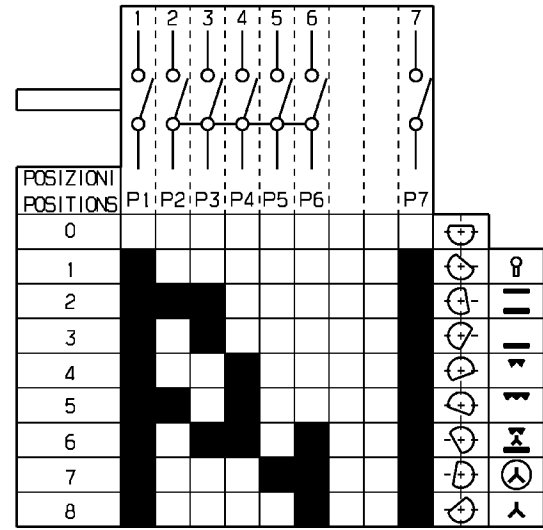

3396892.01

DIAGRAMMA ELETTRICO
ELECTRIC DIAGRAM

OVEN SWITCH 1 **357066701**