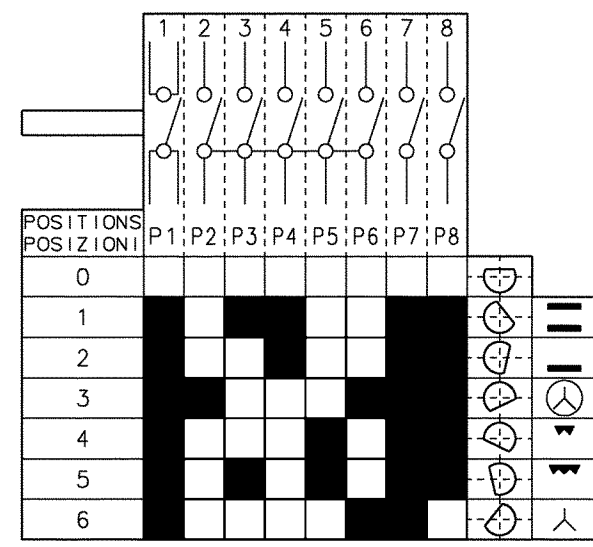

ELECTRIC DIAGRAM
 DIAGRAMMA ELETTRICO

OVEN SWITCH 1 3570646.01

3396819.01