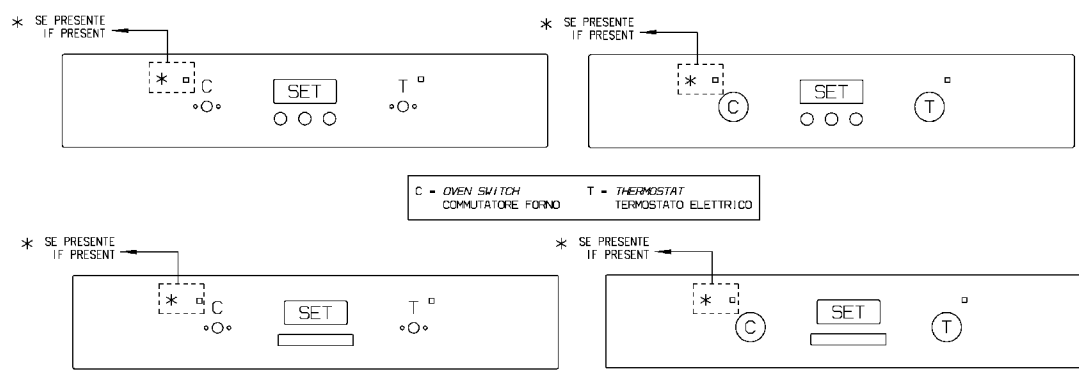

C - OVEN SWITCH COMMUTATORE FORNO T - THERMOSTAT THERMOSTATO ELETRICO