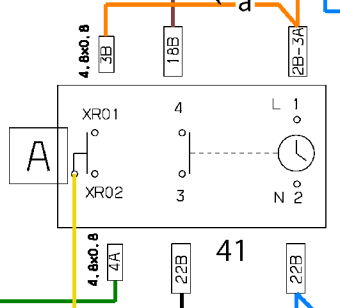

57  
BOTTOM  
SUOLA

53  
RING  
CIRCOLARE

0.50/PURPLE/80  
0.50/YELLOW/80  
0.75/WHITE/95  
0.75/BIANCO/95  
1.00/BLACK/80  
1.00/GRIGIO/80

OVEN SWITCH  
COMMUTATORE FORNO

SET PROGRAMMER LR-DS  
PROGRAMM. SET LR-DS  
UMPD

72  
EL. THERMOSTAT  
THERMOSTATO EL.

67  
THERMOSTAT  
SIGNAL LAMP  
SPIA THERMOSTATO

64  
MAIN  
SIGNAL LAMP  
SPIA GENERALE

C - OVEN SWITCH COMMUTATORE FORNO T - THERMOSTAT THERMOSTATO ELETRICO