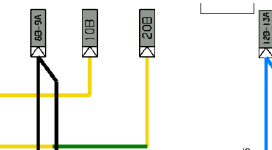

TOP-GRILL
CIELO-GRILL

52