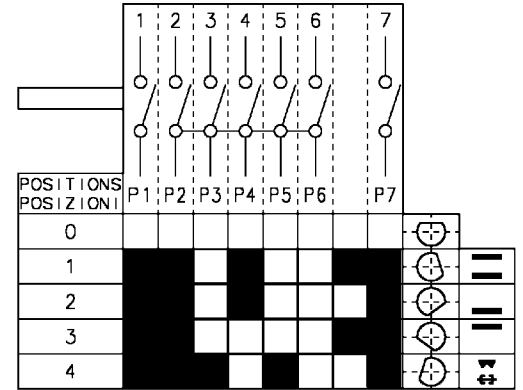

ELECTRIC DIAGRAM

SINGLE ENERGY REGULATOR 3|4|5

POSITION	0	1	7 max.
S ○-----○ S		[Shaded area]	
P <sub>2</sub> ○-----○ 4		[Shaded area]	
P <sub>1</sub> ○-----○ 1		[Shaded area]	

COLLEGAMENTI ELETTRICI

OVEN SWITCH 1

DOUBLE ENERGY REGULATOR 2

POSITION	0	1	12
S ○-----○ S		[Shaded area]	
P <sub>2</sub> ○-----○ 4		[Shaded area]	
P <sub>1</sub> ○-----○ 2		[Shaded area]	
4 ○-----○ 4A		[Shaded area]	