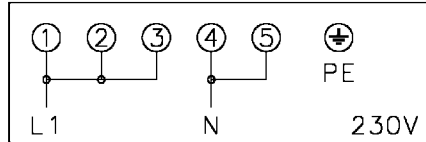

ELECTRIC DIAGRAM

SINGLE ENERGY REGULATOR 3|4|5

POSITION	0	1	7 max.
S ○-----○ S		[Shaded area]	
P <sub>2</sub> ○-----○ 4		[Shaded area]	
P <sub>1</sub> ○-----○ 1		[Shaded area]	

COLLEGAMENTI ELETTRICI

OVEN SWITCH 1

DOUBLE ENERGY REGULATOR 2

POSITION	0	1	12
S ○-----○ S		[Shaded area]	
P <sub>2</sub> ○-----○ 4		[Shaded area]	
P <sub>1</sub> ○-----○ 2		[Shaded area]	
4 ○-----○ 4A		[Shaded area]	