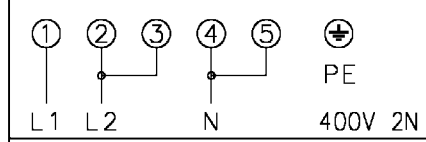

ELECTRIC DIAGRAM

SINGLE ENERGY REGULATOR 3|4|5

POSITION	0	1	7 max.
S ○-----○ S		[Shaded area]	
P <sub>2</sub> ○-----○ 4		[Shaded area]	
P <sub>1</sub> ○-----○ 1		[Shaded area]	

COLLEGAMENTI ELETTRICI

OVEN SWITCH 1

DOUBLE ENERGY REGULATOR 2

POSITION	0	1	12
S ○-----○ S		[Shaded area]	
P <sub>2</sub> ○-----○ 4		[Shaded area]	
P <sub>1</sub> ○-----○ 2		[Shaded area]	
4 ○-----○ 4A		[Shaded area]	