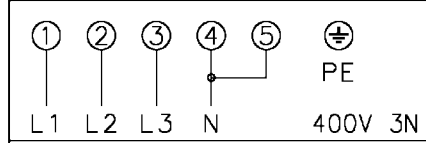

ELECTRIC DIAGRAM

SINGLE ENERGY REGULATOR 3|4|5

POSITION	0	1	7 max.
S ○-----○ S		[Shaded area]	
P <sub>2</sub> ○-----○ 4		[Shaded area]	
P <sub>1</sub> ○-----○ 1		[Shaded area]	

COLLEGAMENTI ELETTRICI

OVEN SWITCH 1