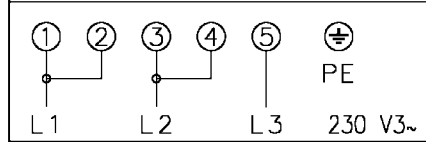

ELECTRIC DIAGRAM

SINGLE ENERGY REGULATOR 3|4|5

POSITION	0	1	7 max.
S ○-----○ S		[Shaded area]	
P <sub>2</sub> ○-----○ 4		[Shaded area]	
P <sub>1</sub> ○-----○ 1		[Shaded area]	

COLLEGAMENTI ELETTRICI

OVEN SWITCH 1

DOUBLE ENERGY REGULATOR 2

POSITION	0	1	12
S ○-----○ S		[Shaded area]	
P <sub>2</sub> ○-----○ 4		[Shaded area]	
P <sub>1</sub> ○-----○ 2		[Shaded area]	
4 ○-----○ 4A		[Shaded area]	