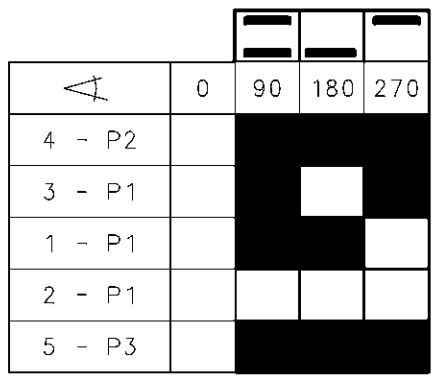

WIRING

SINGLE ENERGY REGULATOR [2|4]

POSITION	0	1	7 max.
S	→ S		
P ₂	→ 4		
P ₁	→ 1		

DOUBLE ENERGY REGULATOR [1|3]

POSITION	0	1	12
S	→ S		
P ₂	→ 4		
P ₁	→ 2		
4	→ 4A		

ELECTRICAL CONNECTIONS COLLEGAMENTI ELETTRICI