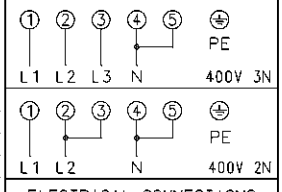

WIRING

SINGLE ENERGY REGULATOR [2|4]

POSITION	0	1	7 max.
S	→ S		
P ₂	→ 4		
P ₁	→ 1		

DOUBLE ENERGY REGULATOR [1|3]

POSITION	0	1	12
S	→ S		
P ₂	→ 4		
P ₁	→ 2		
4	→ 4A		

ELECTRICAL CONNECTIONS COLLEGAMENTI ELETTRICI

OVEN SWITCH

357448401a