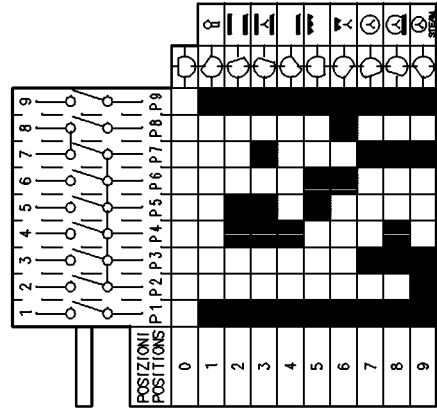

ELECTRIC DIAGRAM

OVEN SWITCH 1

357 464201a