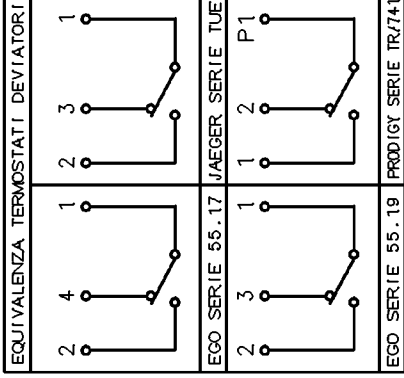

OVEN SWITCH 1

SINGLE ENERGY REGULATOR 2 3 4 5