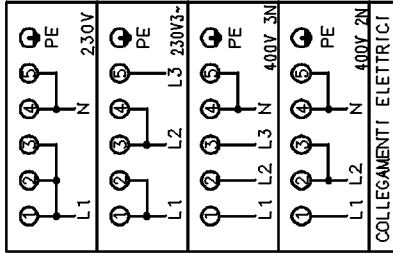

OVEN SWITCH

SINGLE ENERGY REGULATOR 2+

TRIPLE ENERGY REGULATOR 1

DOUBLE ENERGY REGULATOR 3