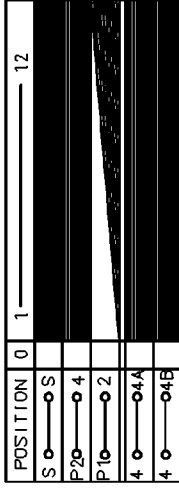

OVEN SWITCH

SINGLE ENERGY REGULATOR 2+

TRIPLE ENERGY REGULATOR 1

DOUBLE ENERGY REGULATOR 3