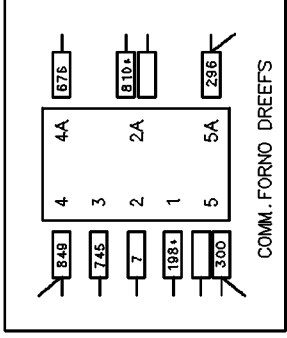

COLLEGAMENTI ELETTRICI

OVEN SWITCH	8	72	144	216	288
0					
4 - P2					
3 - P1					
1 - P1					
2 - P1					
5 - P3					

COMM. FORNO DREEFS

ENERGY REGULATOR		②	④
POSITION	0	1	7 max.
S	○	○	S
P2	○	○	4
P1	○	○	1

DOUBLE ENERGY REGULATOR		①	③
POSITION	0	1	12
S	○	○	S
P2	○	○	4
P1	○	○	2
	4	○	4A