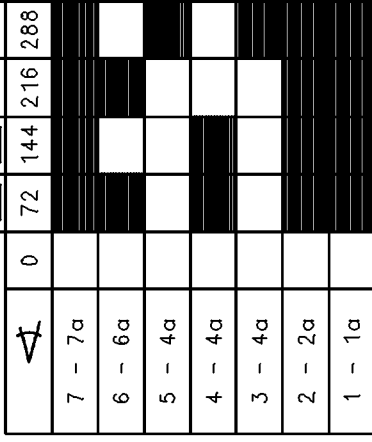

OVEN SWITCH

PLATE SWITCH