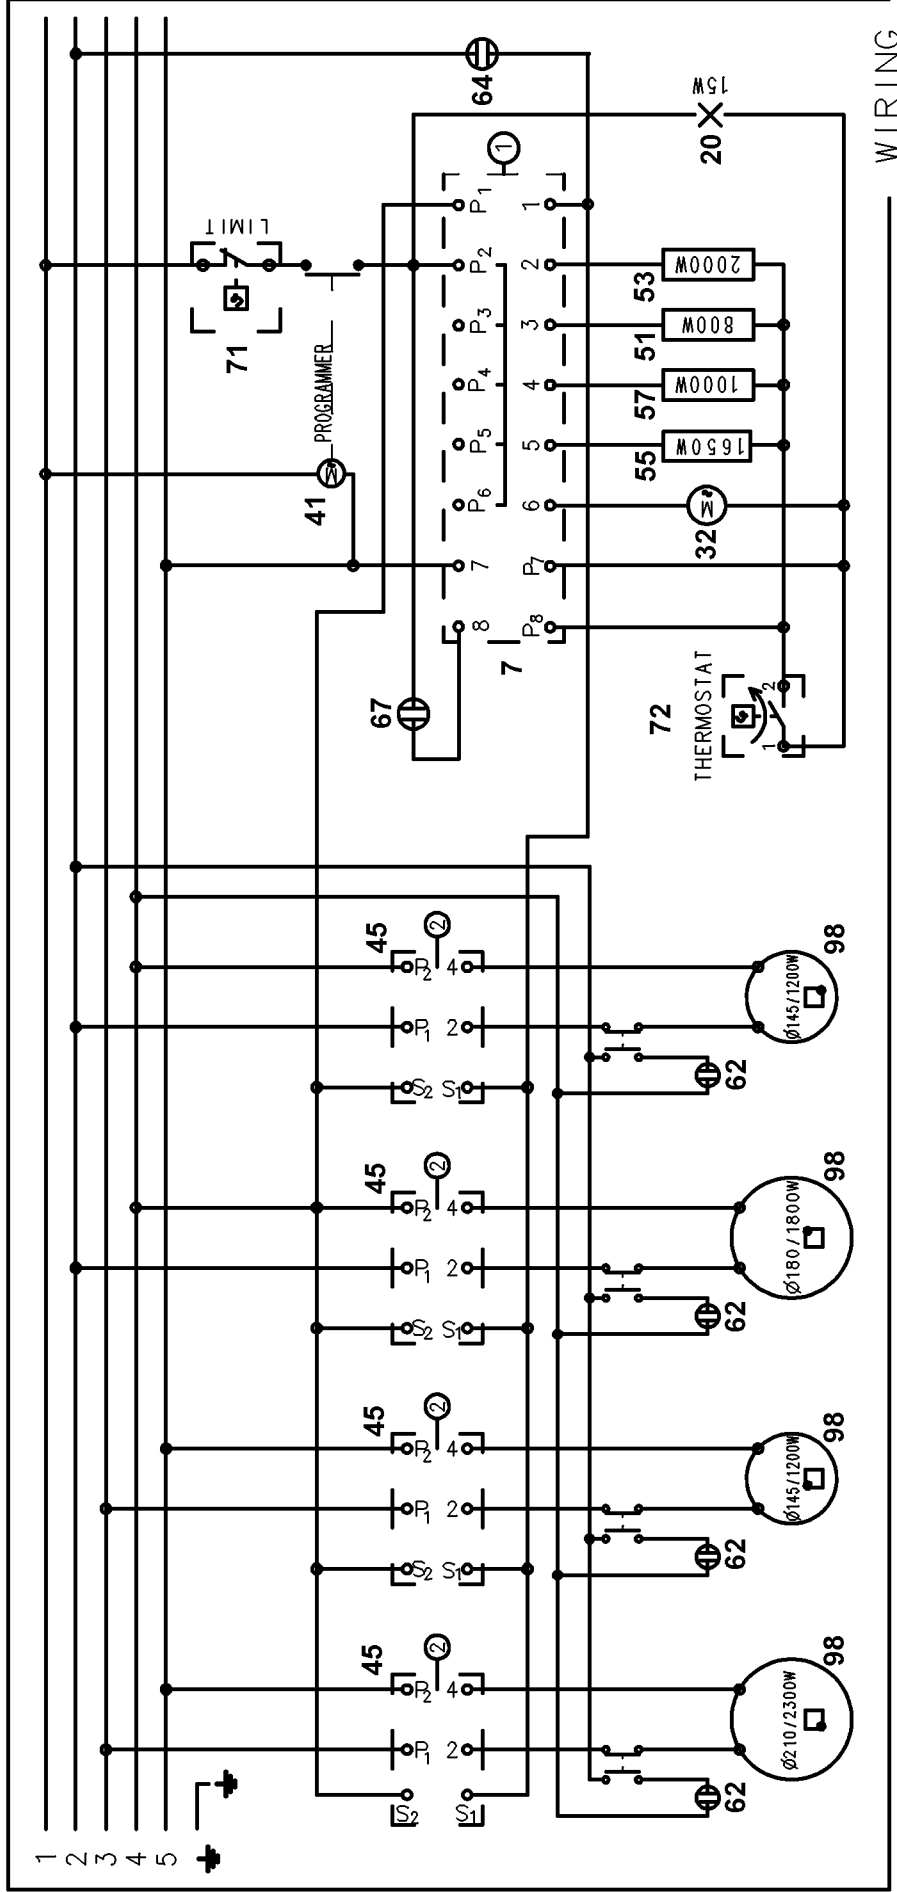

SINGLE ENERGY REGULATOR ②

WIRING