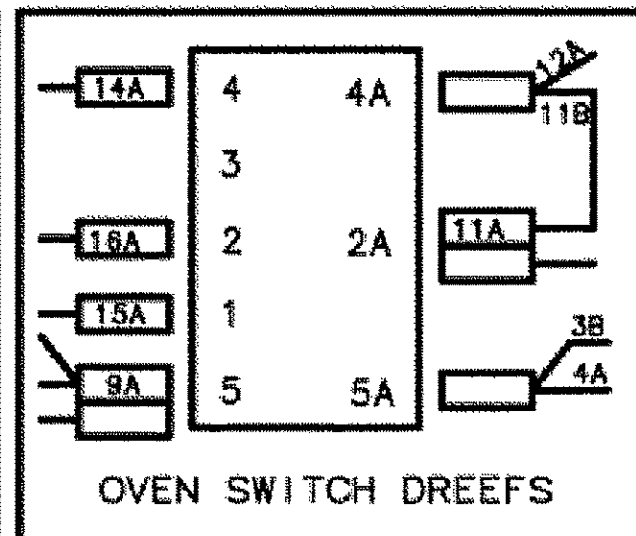

PLATE SWITCH

| POS    | 0 | 4  | 3   | 2   | 1   |
|--------|---|----|-----|-----|-----|
|        | 0 | 72 | 144 | 216 | 288 |
| 4 - P2 |   |    |     |     |     |
| 3 - P2 |   |    |     |     |     |
| 3 - P1 |   |    |     |     |     |
| 1 - P1 |   |    |     |     |     |
| 2 - P1 |   |    |     |     |     |
| 5 - P3 |   |    |     |     |     |

OVEN SWITCH

|        | 0 | 72 | 144 | 216 | 288 |
|--------|---|----|-----|-----|-----|
|        | 0 | 72 | 144 | 216 | 288 |
| 4 - P2 |   |    |     |     |     |
| 3 - P1 |   |    |     |     |     |
| 1 - P1 |   |    |     |     |     |
| 2 - P1 |   |    |     |     |     |
| 5 - P3 |   |    |     |     |     |

OVEN SWITCH DREEFS

357693102a