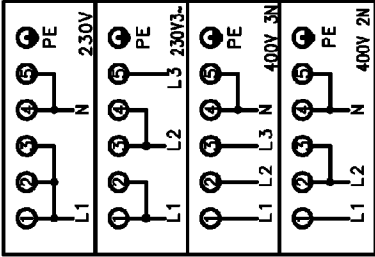

COLLEGAMENTI ELETTRICI

OVEN SWITCH

OVEN SWITCH DREEFS

ENERGY REGULATOR ②④

DOUBLE ENERGY REGULATOR ①⑤

WIRING