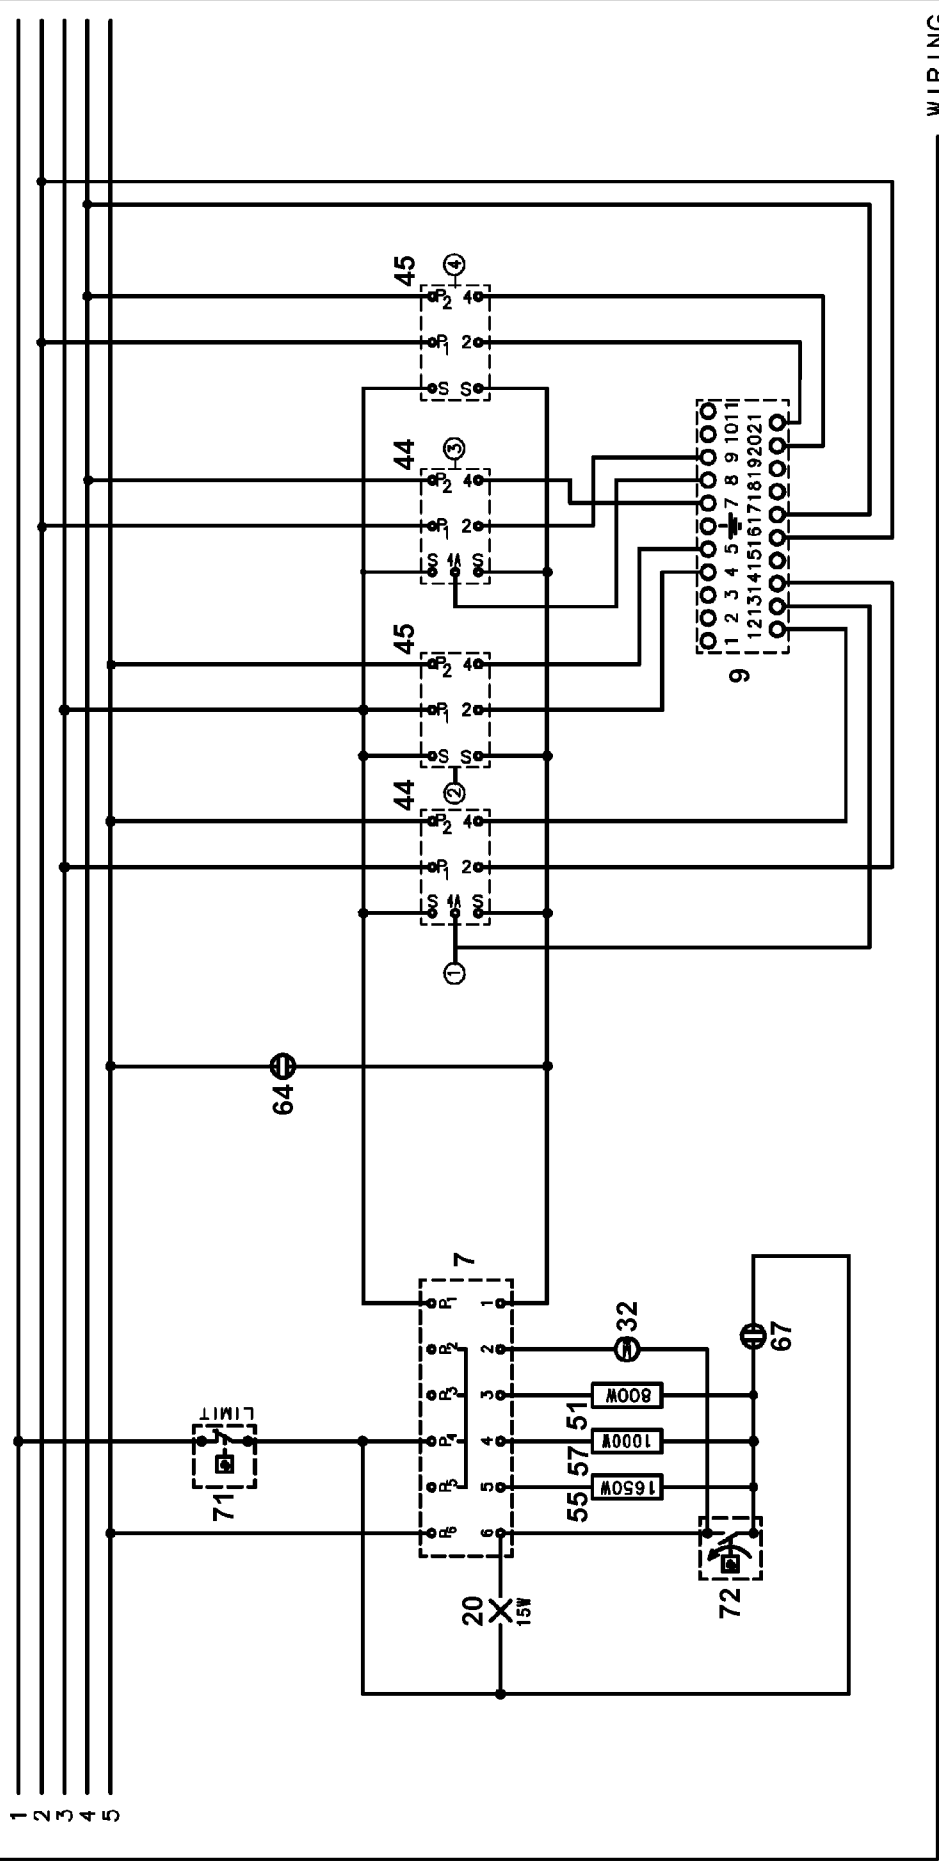

COLLEGAMENTI ELETTRICI

OVEN SWITCH

OVEN SWITCH DREEFS

ENERGY REGULATOR ②④

DOUBLE ENERGY REGULATOR ①⑤

WIRING