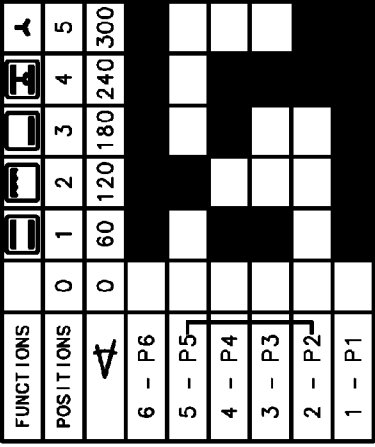

COLLEGAMENTI ELETTRICI

OVEN SWITCH

OVEN SWITCH DREEFS

ENERGY REGULATOR ②④

DOUBLE ENERGY REGULATOR ①⑤

WIRING