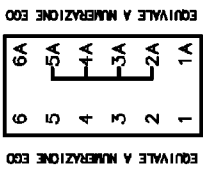

COLLEGAMENTI ELETTRICI

OVEN SWITCH

OVEN SWITCH DREEFS

ENERGY REGULATOR ②④

DOUBLE ENERGY REGULATOR ①⑤

WIRING