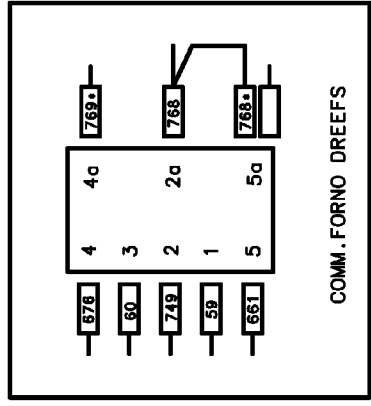

WIRING

COMM. FORNO DREEFS

| | | | | | | |
|--------|---|----|-----|-----|-----|-----|
| ↘ | 0 | 60 | 120 | 180 | 240 | 300 |
| 4 - P2 | | | | | | |
| 3 - P1 | | | | | | |
| 1 - P1 | | | | | | |
| 2 - P1 | | | | | | |
| 5 - P3 | | | | | | |

357 630503a