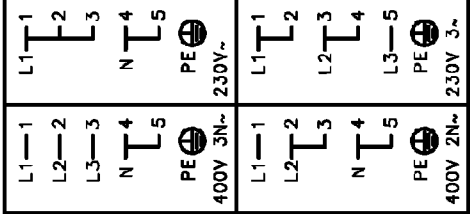

OVEN SWITCH ①

DIAGRAMMA ELETTRICO

ENERGY REGULATOR ②④

DOUBLE ENERGY REGULATOR ①③