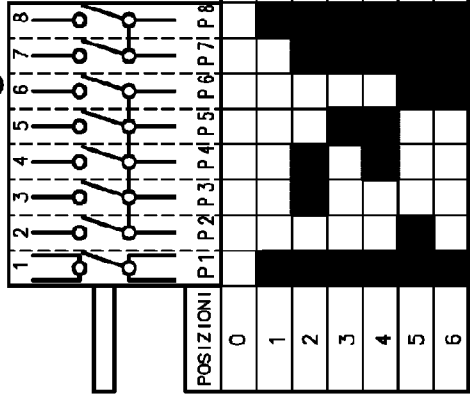

OVEN SWITCH ①

DIAGRAMMA ELETTRICO

ENERGY REGULATOR ②④

DOUBLE ENERGY REGULATOR ①③