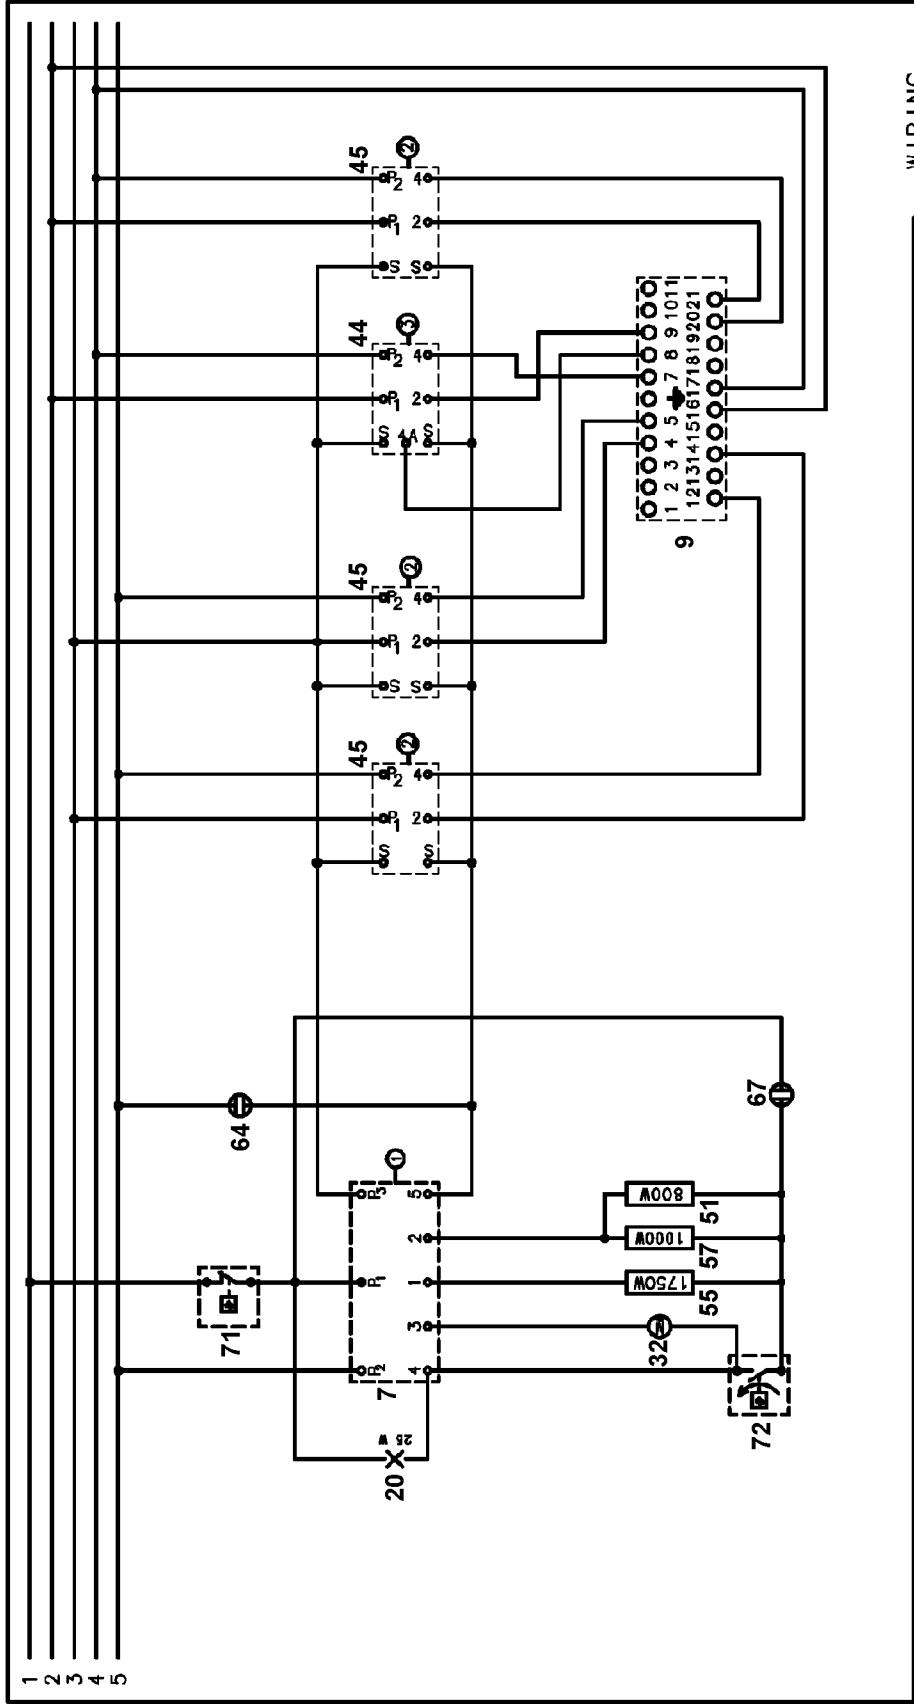

① OVEN SWITCH 8

4	0	72	144	216	288
4 - P2					
3 - P1					
1 - P1					
2 - P1					
5 - P3					

① COMM. FORNO DREEFS

376	4A	076
123	3	502
7	2	2A
497	1	5A
283	5	482

ENERGY REGULATOR ②

POSITION	0	1	7 max.
S	●	●	
P <sub>1</sub>	●	●	4
P <sub>2</sub>	●	●	1

DOUBLE ENERGY REGULATOR ③

POSITION	0	1	12
S	●	●	
P <sub>2</sub>	●	●	4
P <sub>1</sub>	●	●	2
4	●	●	4A

WIRING