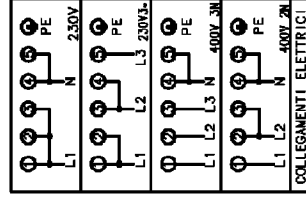

TRIPLE ENERGY REGULATOR ①

POSITION	0	1	12
S	●	●	●
P1	●	●	●
P2	●	●	●
4	●	●	●
4	●	●	●

DOUBLE ENERGY REGULATOR ③

POSITION	0	1	12
S	●	●	●
P1	●	●	●
P2	●	●	●
4	●	●	●
4	●	●	●

ENERGY REGULATOR ②④

POSITION	0	1	7
S	●	●	●
P1	●	●	●
P2	●	●	●
4	●	●	●
4	●	●	●

SWITCH 35-318

POS.	0
P1-1	
P2-2	

WIRING

357 590504a