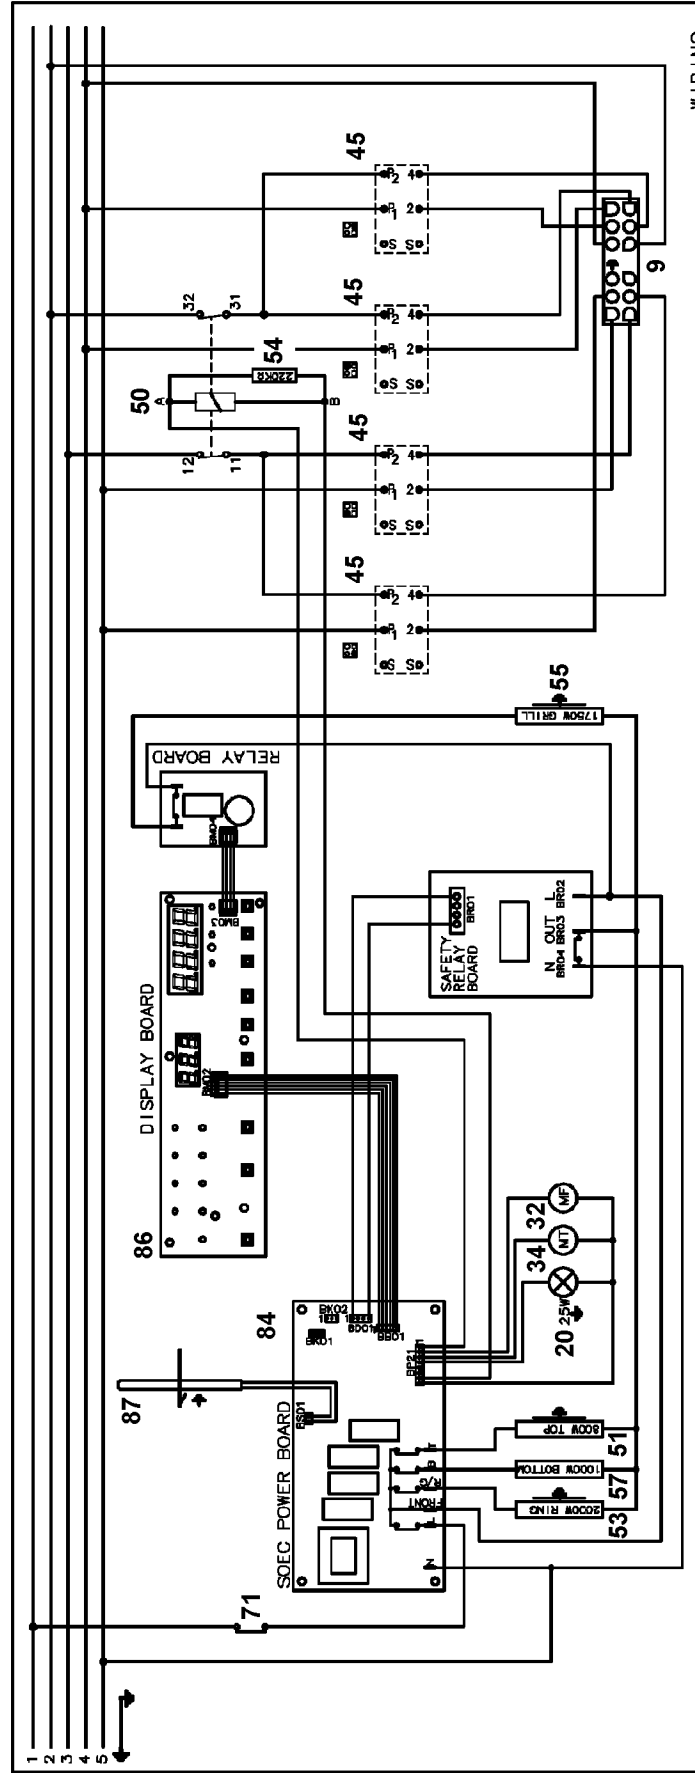

ENERGY REGULATOR

WIRING

357 587703a