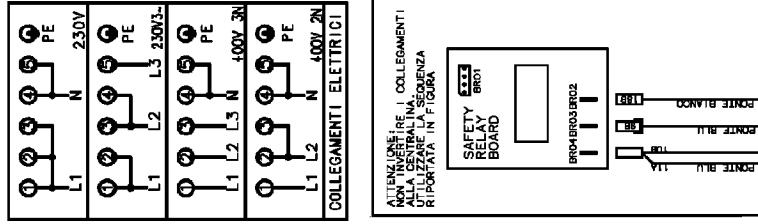

ENERGY REGULATOR

WIRING

357 587703a