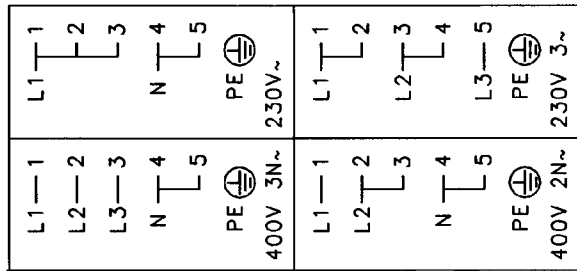

357 752501A

OVEN SWITCH ①

| ANGLE | 0 | 30 | 60-240 | 270 | 300 |
|------------------|-----|------|--------|--------|-----|
| POSITION | 0 | LAMP | OVEN | BOTTOM | TOP |
| P ₃ ⊖ | ⊖ 5 | | | | |
| P ₁ ⊖ | ⊖ 2 | | | | |
| P ₂ ⊖ | ⊖ 1 | | | | |
| | ⊖ 3 | | | | |
| P ₂ ⊖ | ⊖ 4 | | | | |

PLATE SWITCH ②

| POSITION | 0 | 6 | 5 | 4 | 3 | 2 | 1 |
|------------------|-----|---|---|---|---|---|---|
| P ₃ ⊖ | ⊖ 5 | | | | | | |
| P ₁ ⊖ | ⊖ 2 | | | | | | |
| P ₁ ⊖ | ⊖ 1 | | | | | | |
| P ₁ ⊖ | ⊖ 3 | | | | | | |
| P ₂ ⊖ | ⊖ 3 | | | | | | |
| P ₂ ⊖ | ⊖ 4 | | | | | | |