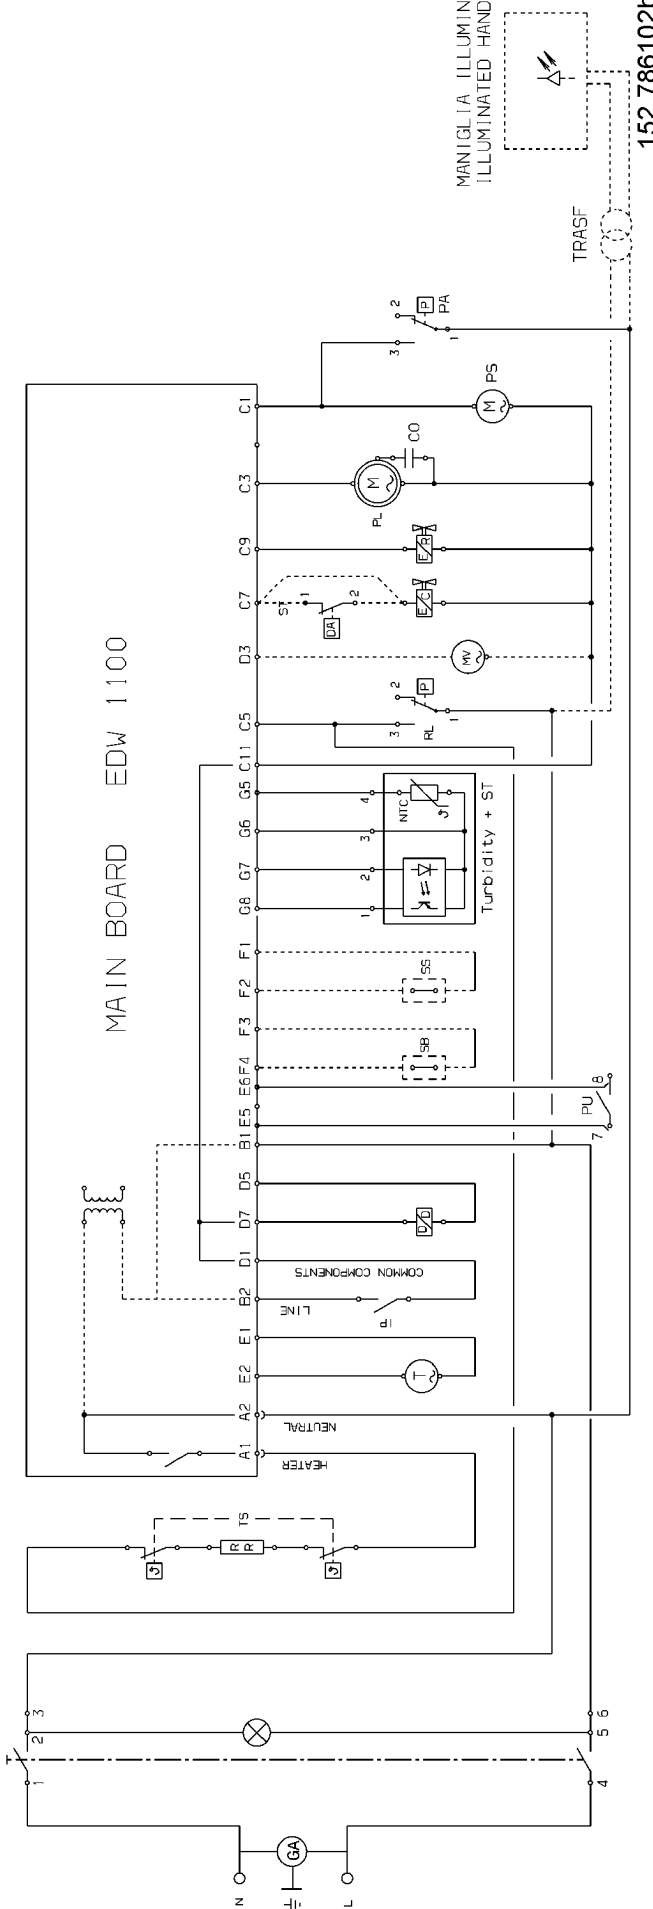

MAIN BOARD EDW 1100

MANIGLIA ILLUMIN.
ILLUMINATED HANDLE

TRASFO