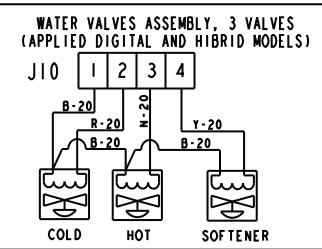

COLOR'S CODE FOR WIRES

XX-YY
 XX: WIRE COLOR
 YY: AWG WIRE

W: WHITE	C: BROWN
B: BLACK	R: RED
S: GRAY	P: PINK
N: BLUE	V: VIOLET
Y: YELLOW	O: ORANGE
G: GREEN	
GY: GREEN WITH YELLOW	

WIRE COLOR KEY
XX-YY
XX: Wire Color
YY: Wire Gauge