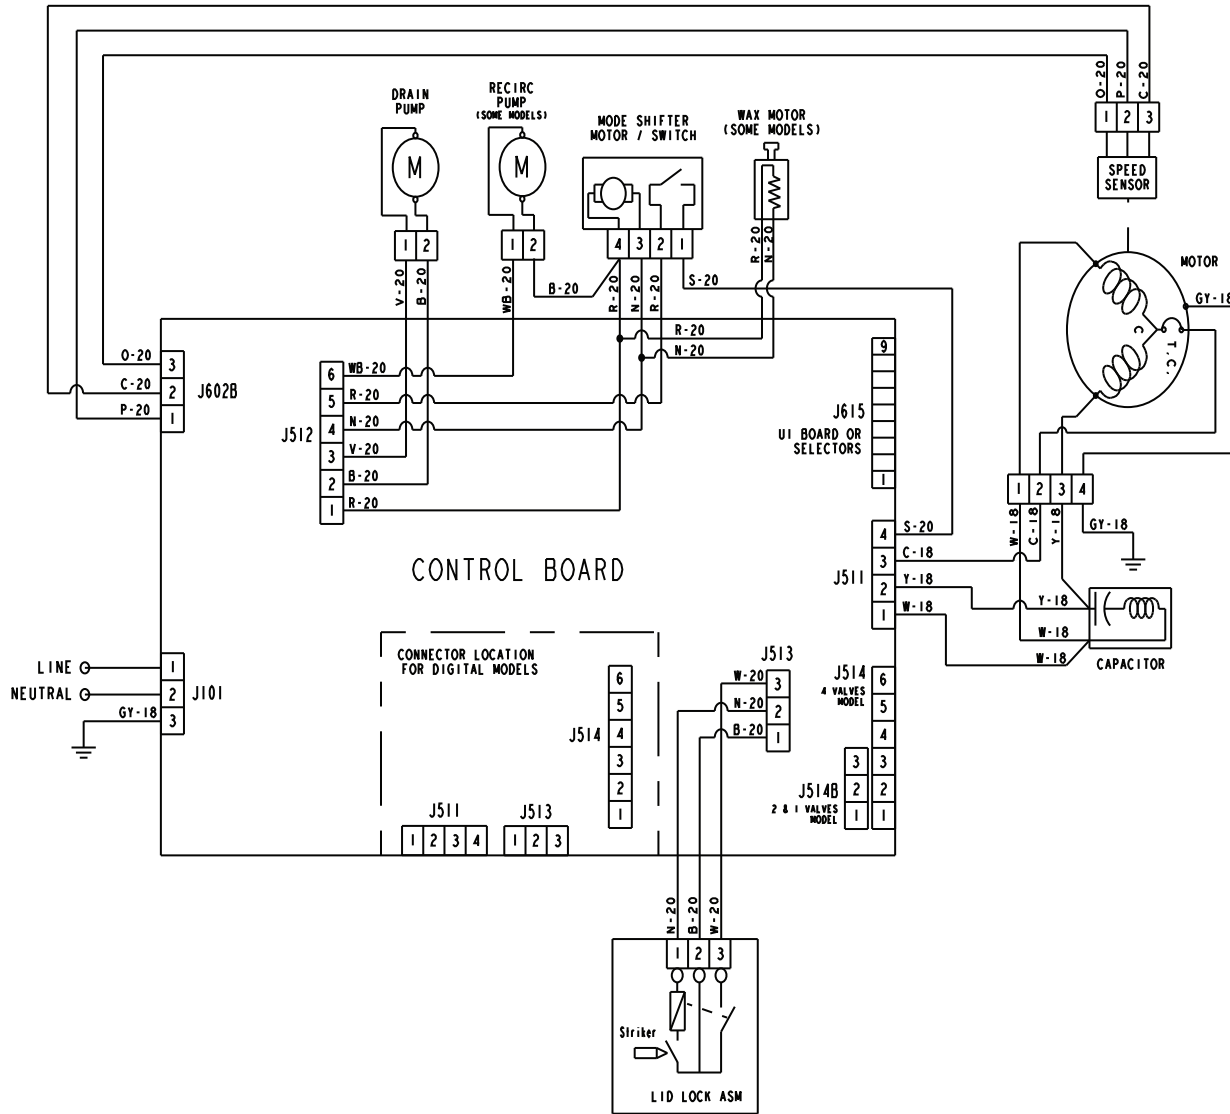

COLOR'S CODE FOR WIRES

XX-YY
 XX: WIRE COLOR
 YY: AWG WIRE

W: WHITE	C: BROWN
B: BLACK	R: RED
S: GRAY	P: PINK
N: BLUE	V: VIOLET
Y: YELLOW	O: ORANGE
G: GREEN	
GY: GREEN WITH YELLOW	

WIRE COLOR KEY
XX-YY
XX: Wire Color
YY: Wire Gauge

W: White	C: Brown
B: Black	R: Red
S: Gray	P: Pink
N: Blue	V: Purple
Y: Yellow	O: Orange
G: Green	T: Tan
GY: Green with Yellow	