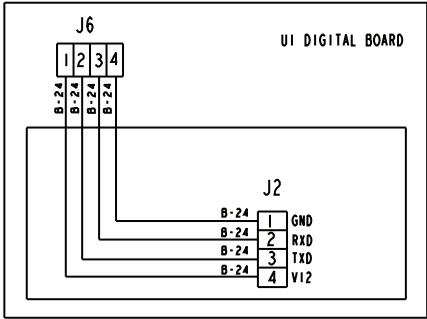

COLOR'S CODE FOR WIRES

XX-YY
 XX: WIRE COLOR
 YY: AWG WIRE

W: WHITE	C: BROWN
B: BLACK	R: RED
S: GRAY	P: PINK
N: BLUE	V: VIOLET
Y: YELLOW	O: ORANGE
G: GREEN	
GY: GREEN WITH YELLOW	

WIRE COLOR KEY
XX-YY
XX: Wire Color
YY: Wire Gauge