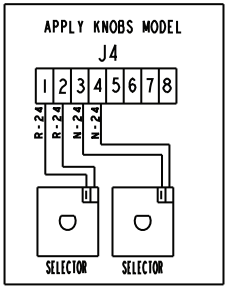

COLOR'S CODE FOR WIRES

XX-YY
 XX: WIRE COLOR
 YY: AWG WIRE

W: WHITE	C: BROWN
B: BLACK	R: RED
S: GRAY	P: PINK
N: BLUE	V: VIOLET
Y: YELLOW	O: ORANGE
G: GREEN	
GY: GREEN WITH YELLOW	

WIRE COLOR KEY
XX-YY
XX: Wire Color
YY: Wire Gauge