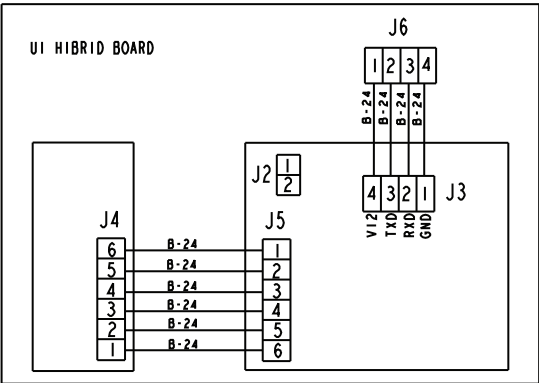

COLOR'S CODE FOR WIRES

XX-YY
 XX: WIRE COLOR
 YY: AWG WIRE

W: WHITE	C: BROWN
B: BLACK	R: RED
S: GRAY	P: PINK
N: BLUE	V: VIOLET
Y: YELLOW	O: ORANGE
G: GREEN	
GY: GREEN WITH YELLOW	

WIRE COLOR KEY
XX-YY
XX: Wire Color
YY: Wire Gauge