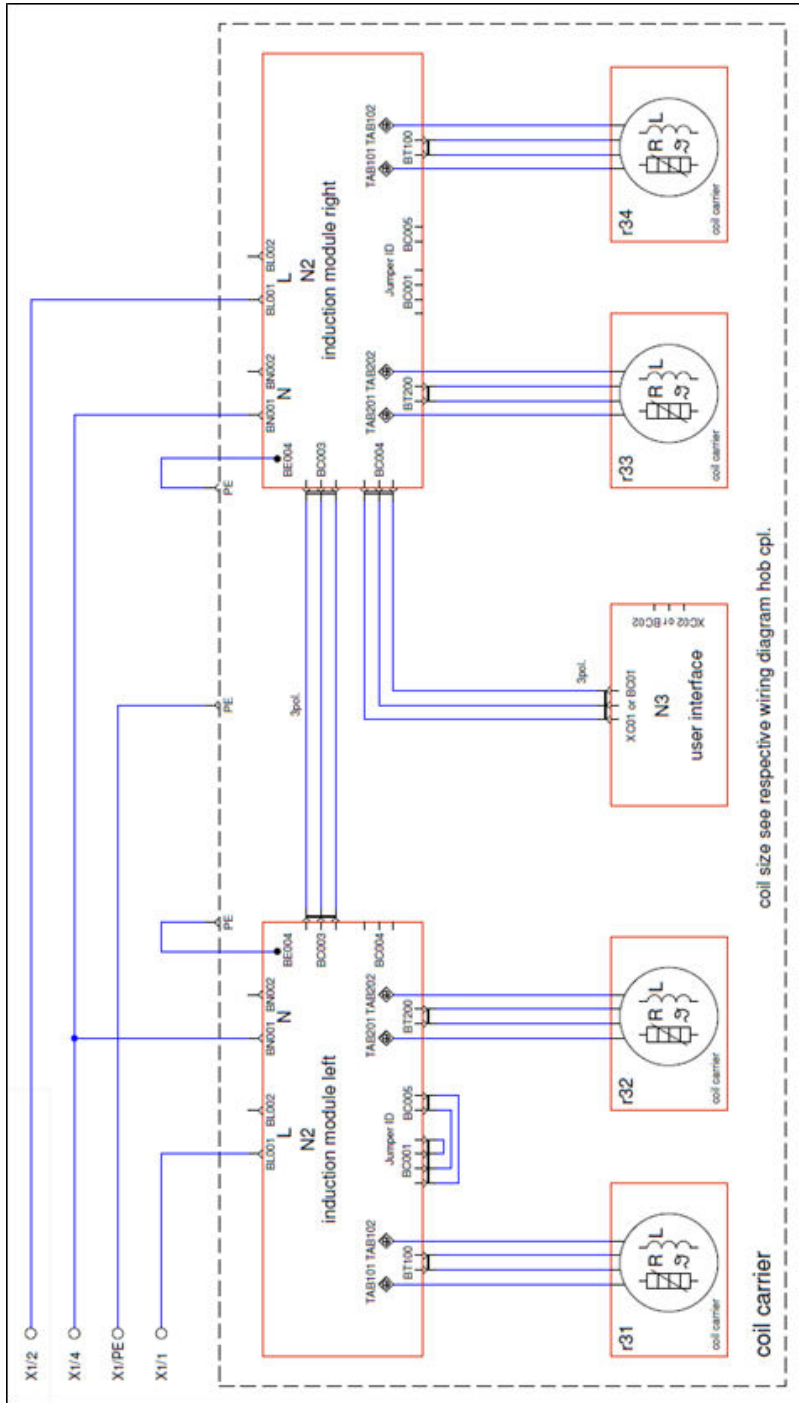

**MODEL: EHI745BD**

**CIRCUIT DIAGRAM**

**WARNING**

IT IS ILLEGAL FOR PERSONS OTHER THAN LICENSED ELECTRICAL MECHANICS OR PERSONS AUTHORISED BY LEGISLATION TO WORK ON THE FIXED WIRING OF ANY ELECTRICAL INSTALLATION. PENALTIES FOR CONVICTION ARE SEVERE.

**IMPORTANT SAFETY NOTICE**

This diagram has been prepared for use by electrically qualified service technicians. Electrolux cannot be held responsible for the interpretation of its service publications nor for any injury or damage that may occur in connection with their use.