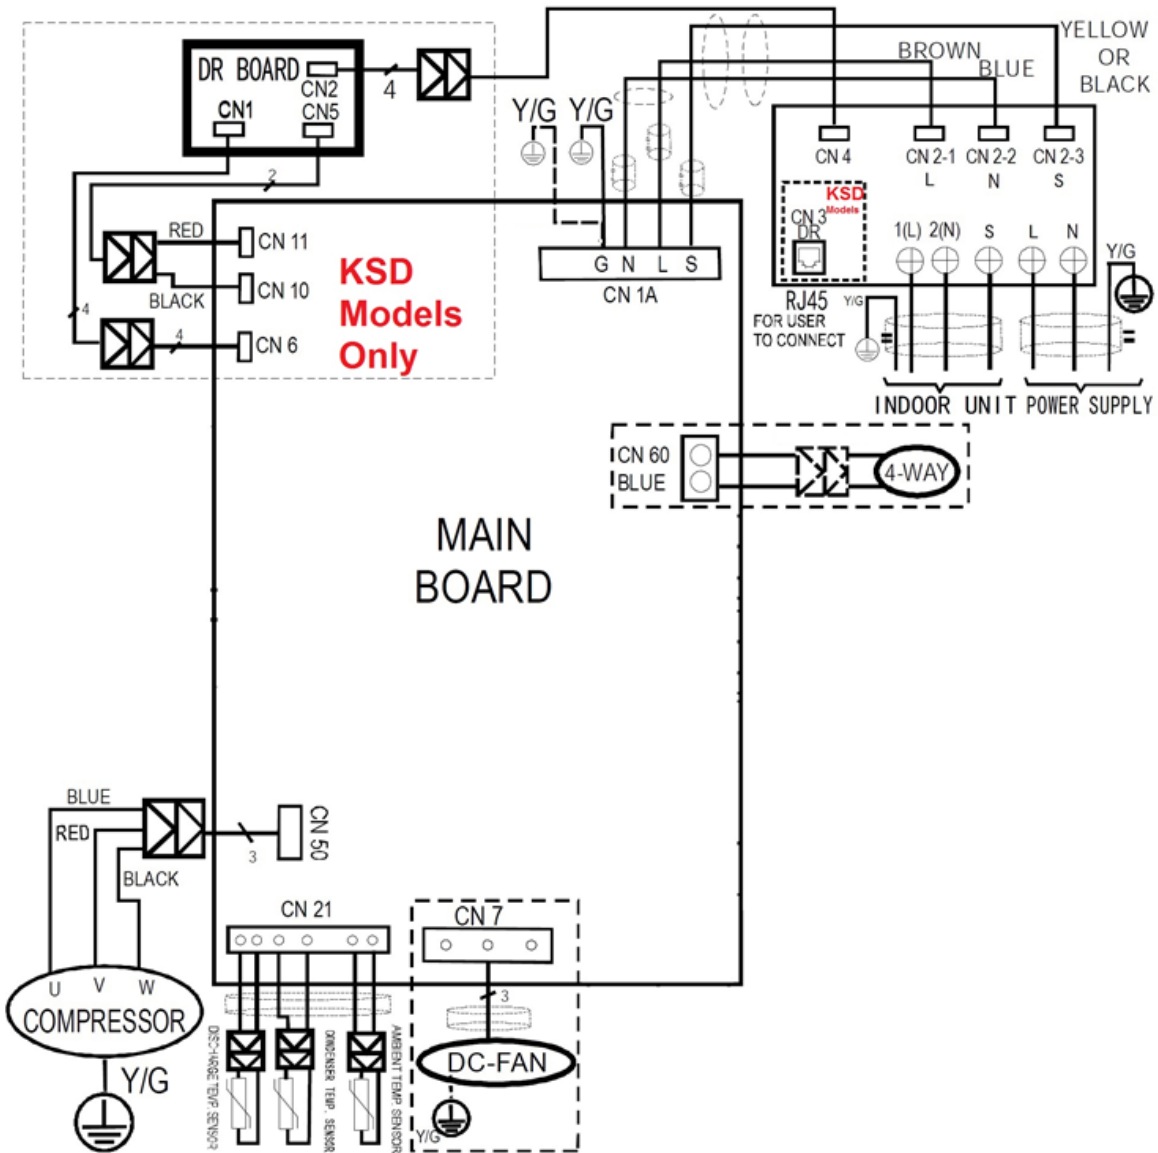

MODEL: KSD50HWJ

WIRING DIAGRAM – Outdoor

WARNING

IT IS ILLEGAL FOR PERSONS OTHER THAN LICENSED ELECTRICAL MECHANICS OR PERSONS AUTHORIZED BY LEGISLATION TO WORK ON THE FIXED WIRING OF ANY ELECTRICAL INSTALLATION. PENALTIES FOR CONVICTION ARE SEVERE.

IMPORTANT SAFETY NOTICE

This diagram has been prepared for use by electrically qualified service technicians. Electrolux cannot be held responsible for the interpretation of its service publications nor for any injury or damage that may occur in connection with their use.