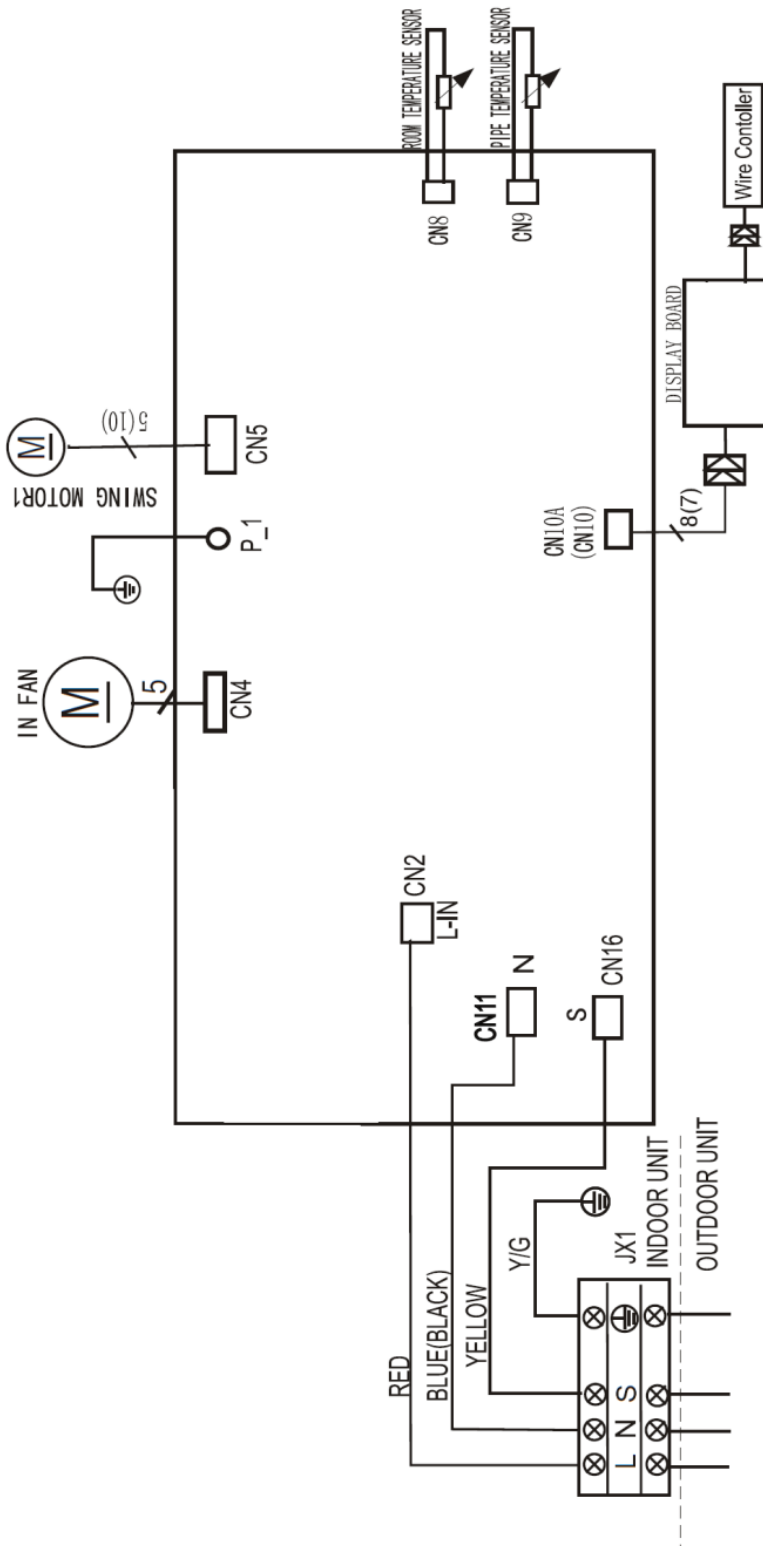

**DIAGRAMS**

MODEL: KSD35HWJ

WIRING DIAGRAM – Indoor

**WARNING**

IT IS ILLEGAL FOR PERSONS OTHER THAN LICENSED ELECTRICAL MECHANICS OR PERSONS AUTHORIZED BY LEGISLATION TO WORK ON THE FIXED WIRING OF ANY ELECTRICAL INSTALLATION. PENALTIES FOR CONVICTION ARE SEVERE.

**IMPORTANT SAFETY NOTICE**

This diagram has been prepared for use by electrically qualified service technicians. Electrolux cannot be held responsible for the interpretation of its service publications nor for any injury or damage that may occur in connection with their use.