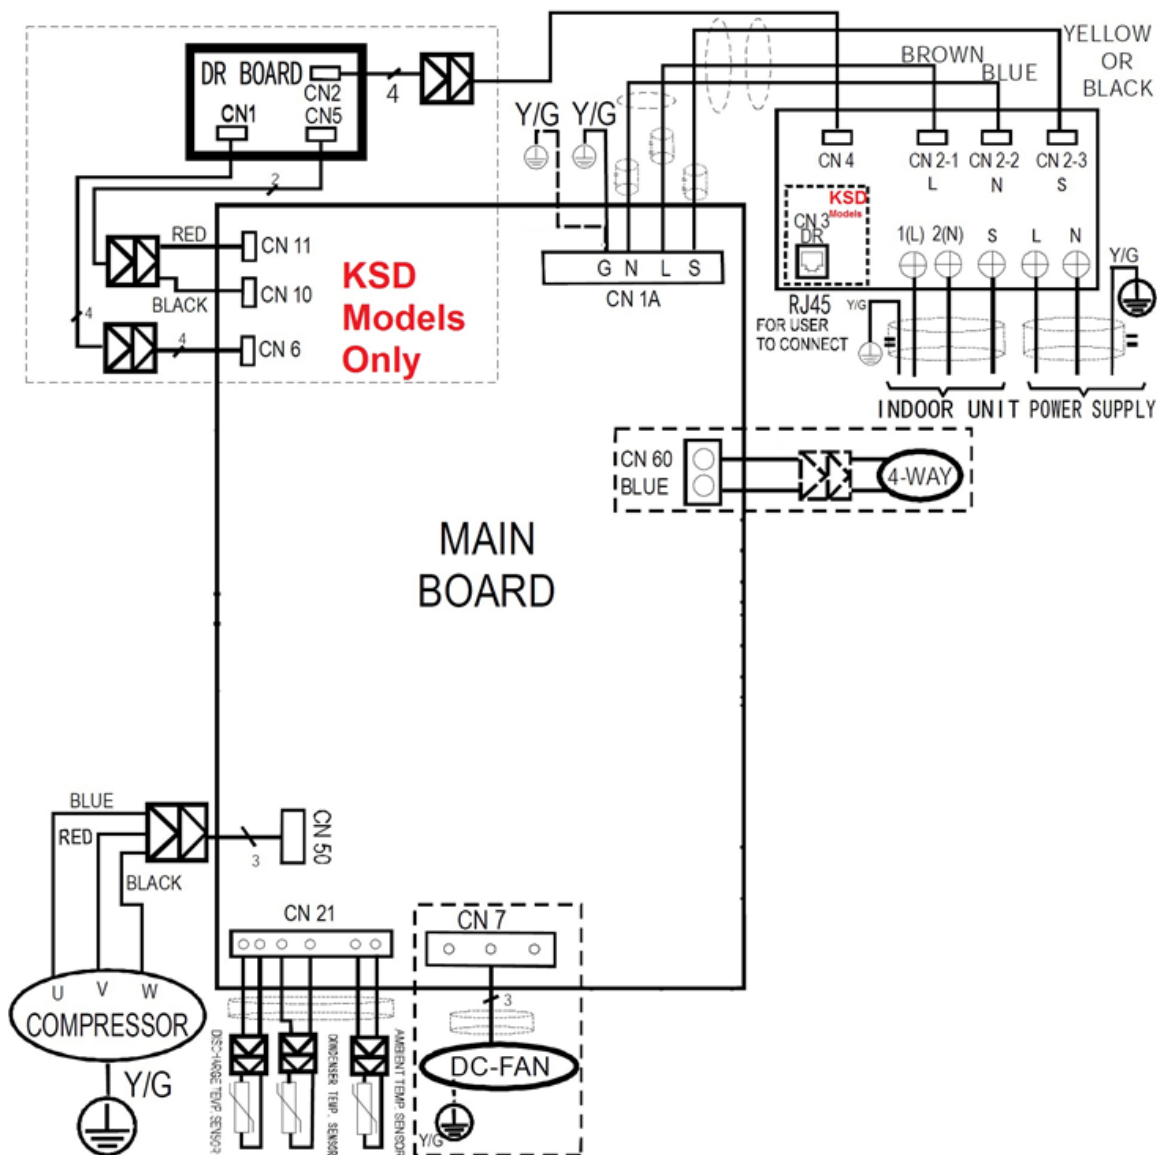

MODEL: KSD35HWJ

WIRING DIAGRAM – Outdoor

WARNING

IT IS ILLEGAL FOR PERSONS OTHER THAN LICENSED ELECTRICAL MECHANICS OR PERSONS AUTHORIZED BY LEGISLATION TO WORK ON THE FIXED WIRING OF ANY ELECTRICAL INSTALLATION. PENALTIES FOR CONVICTION ARE SEVERE.

IMPORTANT SAFETY NOTICE

This diagram has been prepared for use by electrically qualified service technicians. Electrolux cannot be held responsible for the interpretation of its service publications nor for any injury or damage that may occur in connection with their use.