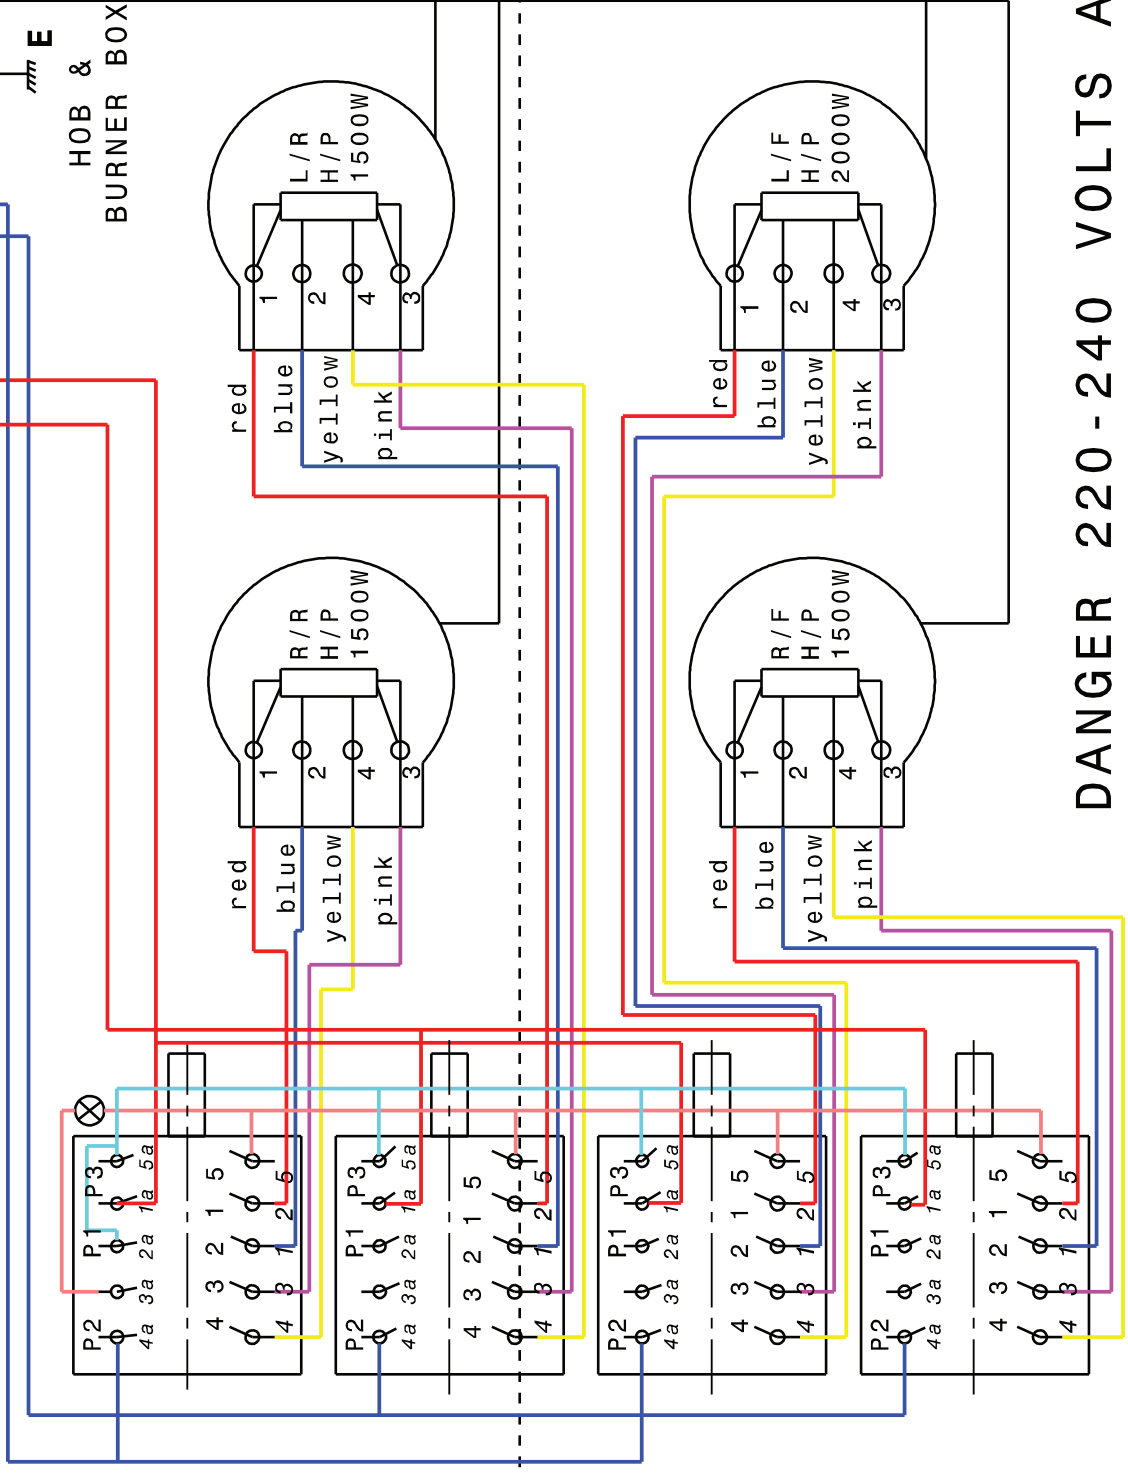

130

SOLID ELEC COOKTOPS

A12 2418 01/B 90cm solid product

WARNING: THIS COOKTOP MUST BE EARTHED

THIS COOKTOP MUST BE CONNECTED WITH CABLE OF 90°C RATING MINIMUM. A(1 and 2)

L1=6.5kW (27.0A)

N(4) E

DANGER 220 - 240 VOLTS AC

DISCONNECT FROM SUPPLY BEFORE REMOVING PANEL

100