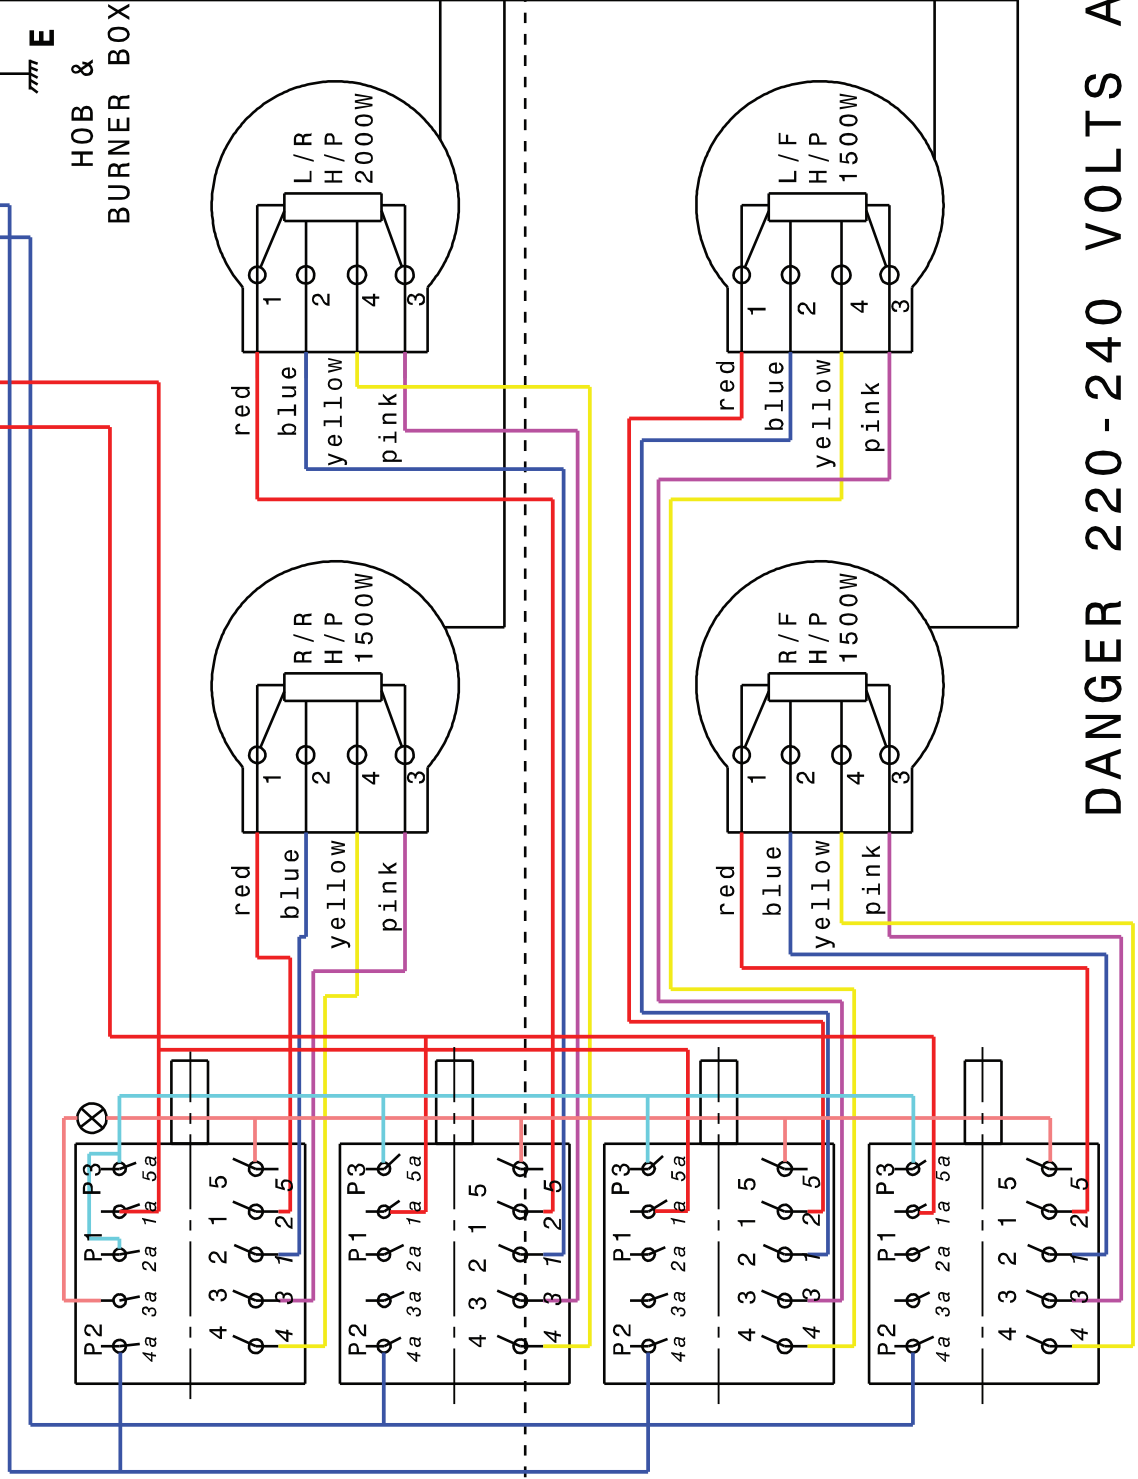

130

SOLID ELEEC COOKTOPS

A12 2417 01/B 60cm solid product

WARNING: THIS COOKTOP MUST BE EARTHED

THIS COOKTOP MUST BE CONNECTED WITH CABLE OF 90°C RATING MINIMUM. A(1 and 2) N(4) E

L1=6.5kW
(27.0A)

N(4) E

HOB &
BURNER BOX

DANGER 220-240 VOLTS AC
DISCONNECT FROM SUPPLY BEFORE REMOVING PANEL

100