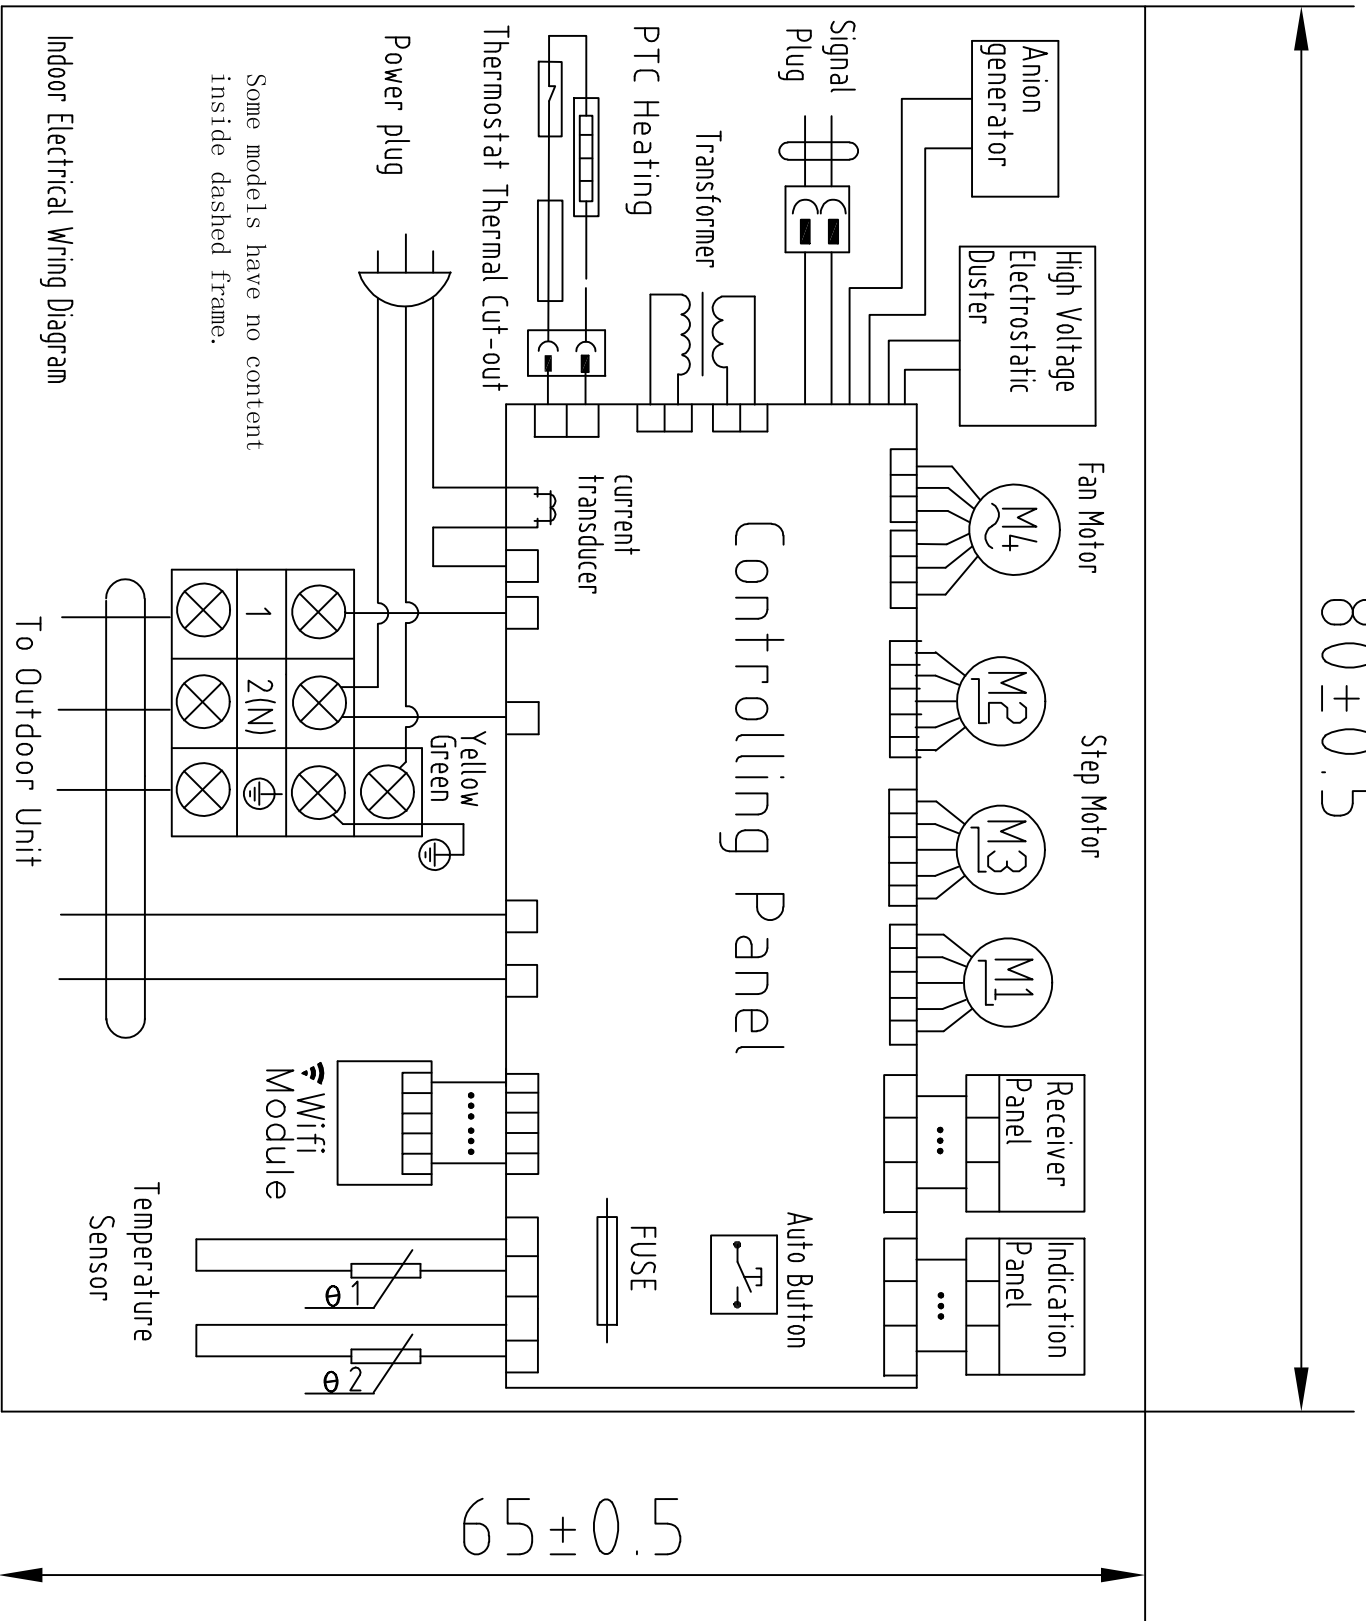

80 ± 0.5

Some models have no content inside dashed frame.

Indoor Electrical Wiring Diagram

65 ± 0.5