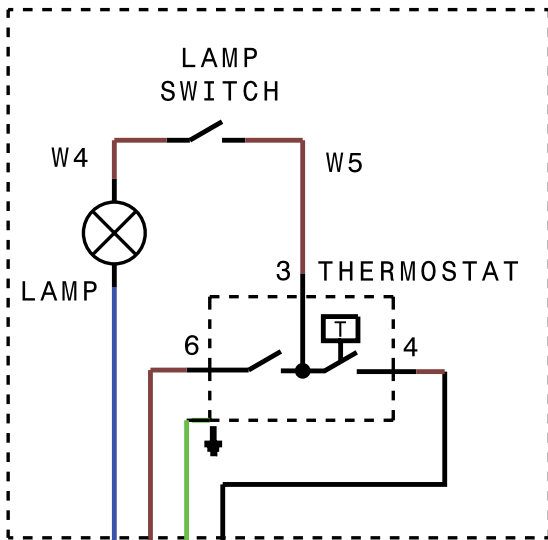

THERMOSTAT AND LAMP DEVICE

BLUE
BROWN
GREEN-YELLOW
BLACK
W1

COMPRESSOR DEVICE

BROWN
GREEN-YELLOW
BLUE
SUPPLY CABLE