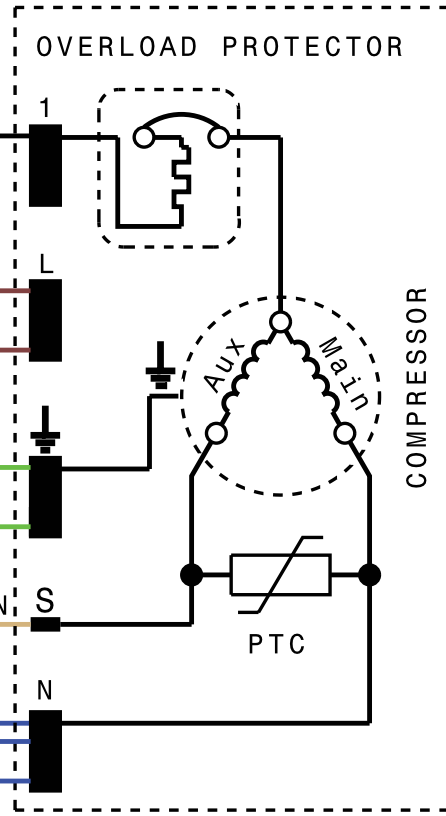

THERMOSTAT AND LAMP DEVICE

BLUE
BROWN
GREEN-YELLOW
BLACK
W1

COMPRESSOR DEVICE

BROWN
GREEN-YELLOW
BLUE
SUPPLY CABLE