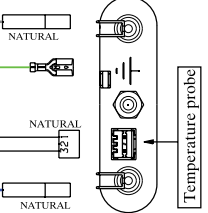

WIRING HARNESSES

808 5060 02/1
BROWN
Door safety interlock PTO

Wash valve
Prewash valve

132 7691 27/3

General Earth

User Interface

132 7350 01/1

14002 5535 08/3

Pressure Switch

EWX14

808 5126 09/5

Drain Pump

132 8259 33/6

Cim/PM motor
Motor endshield

14002 6601 01/7

14012 2353 01/8