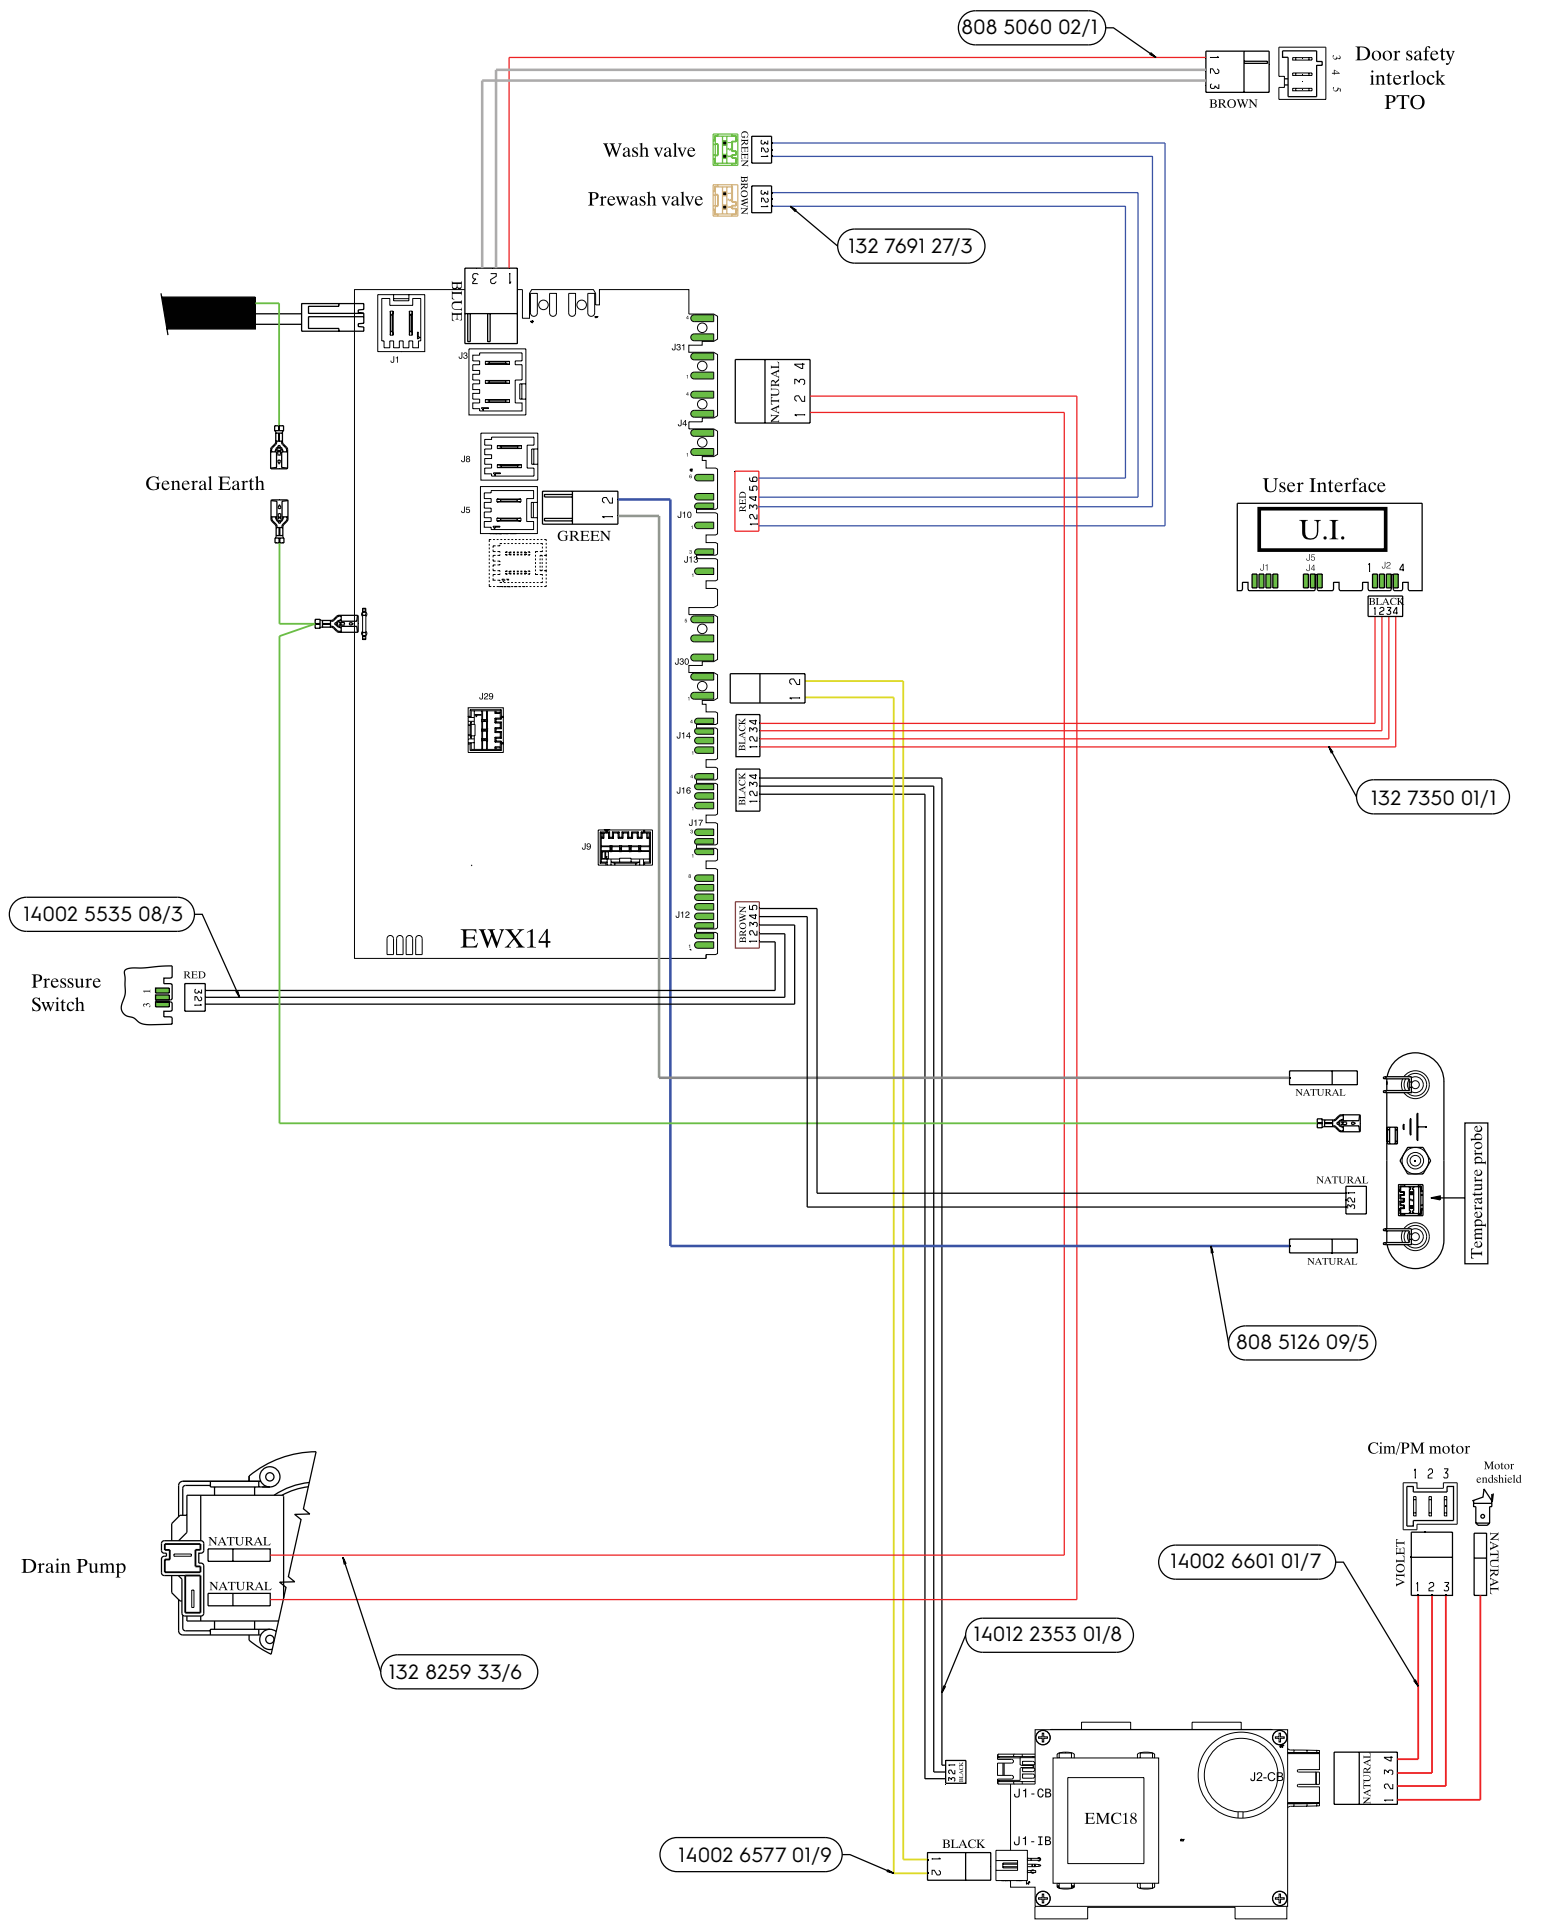

WIRING HARNESSES

808 5060 02/1
BROWN
Door safety interlock PTO

Wash valve
Prewash valve

132 7691 27/3

General Earth

User Interface

132 7350 01/1

14002 5535 08/3

Pressure Switch

EWX14

808 5126 09/5

Drain Pump

132 8259 33/6

Cim/PM motor
Motor endshield

14002 6601 01/7

14012 2353 01/8

14002 6577 01/9