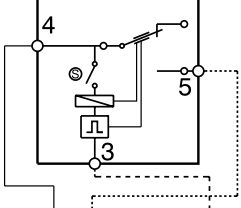

INSTANT DOOR LOCK PTO

ELECTRIC DIAGRAM EWX14