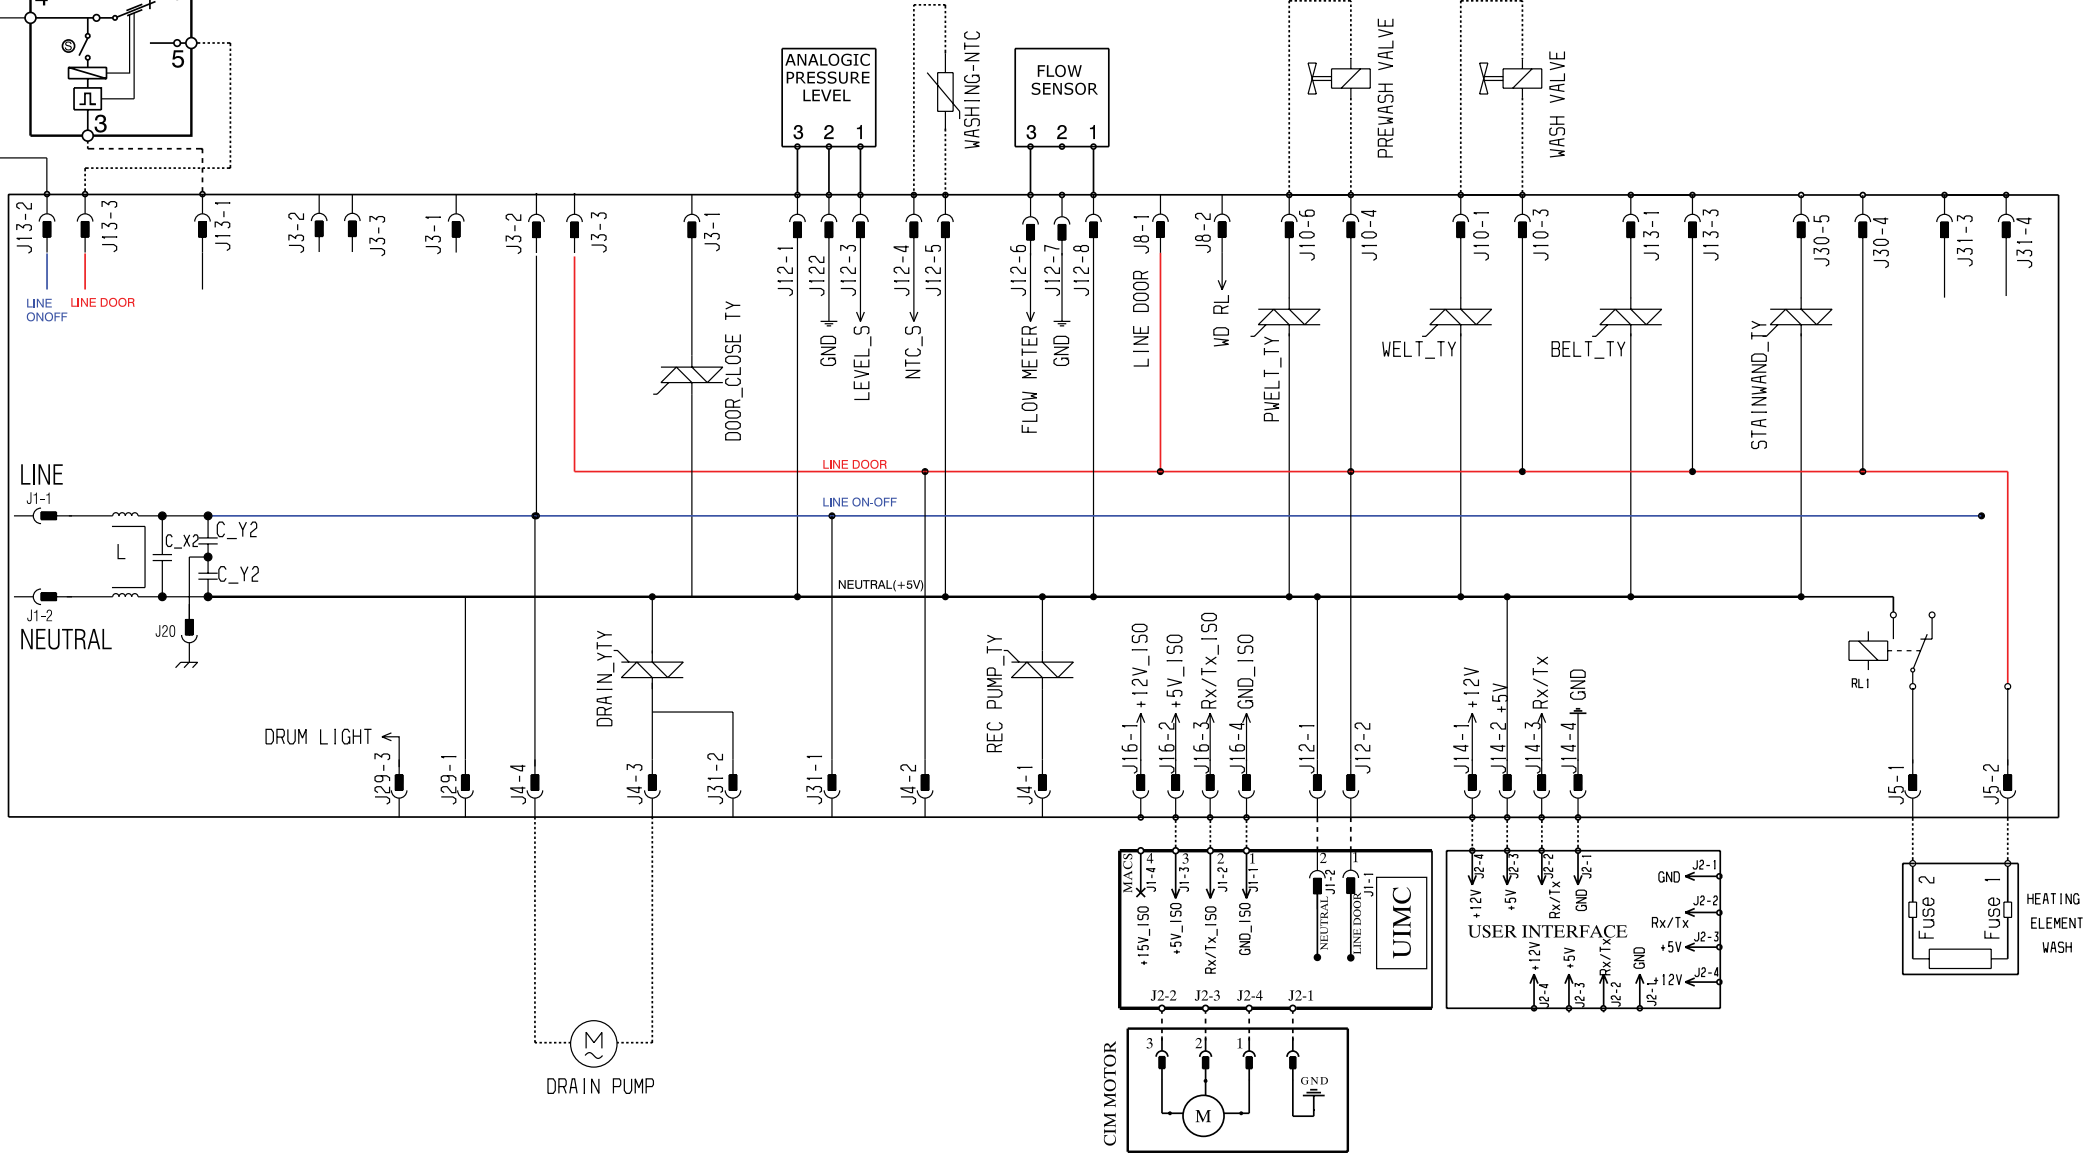

INSTANT DOOR LOCK PTO

ELECTRIC DIAGRAM EWX14