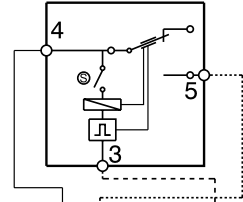

INSTANT DOOR LOCK PTO

ELECTRIC DIAGRAM EWX14