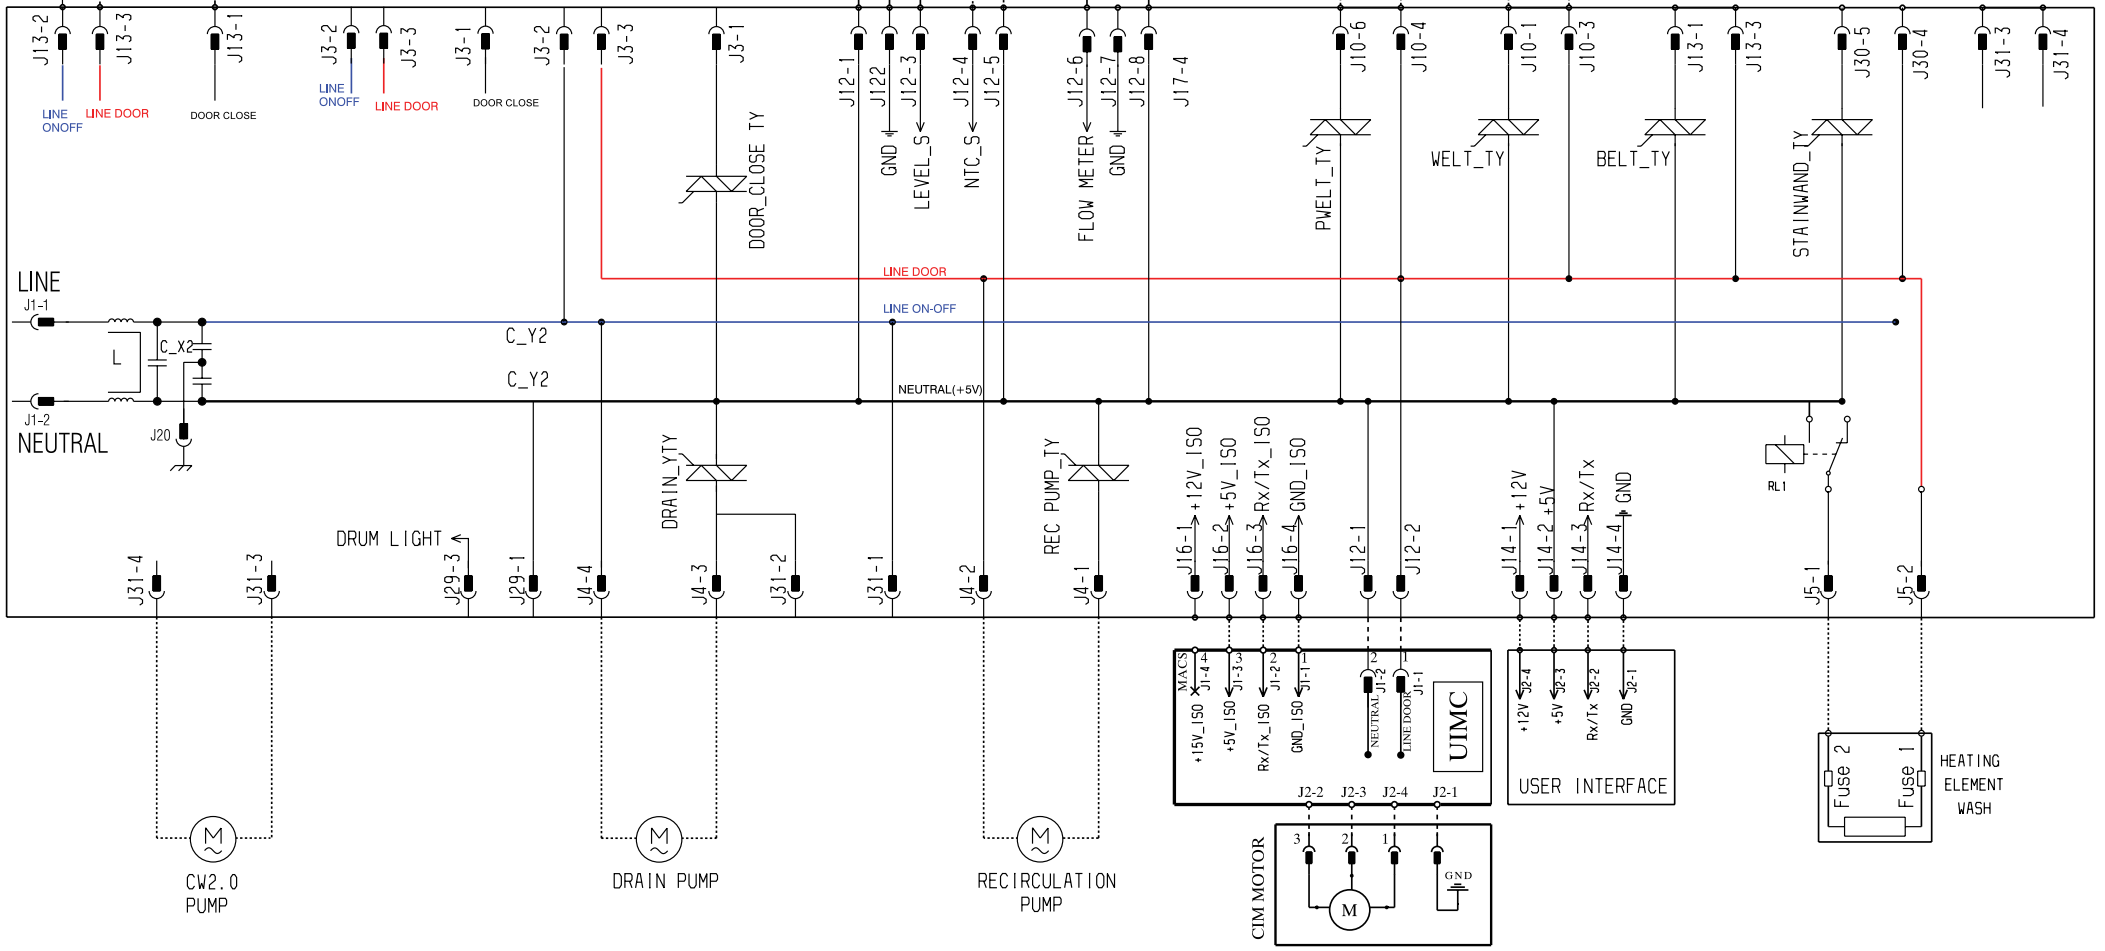

INSTANT DOOR LOCK PTO

ELECTRIC DIAGRAM EWX14